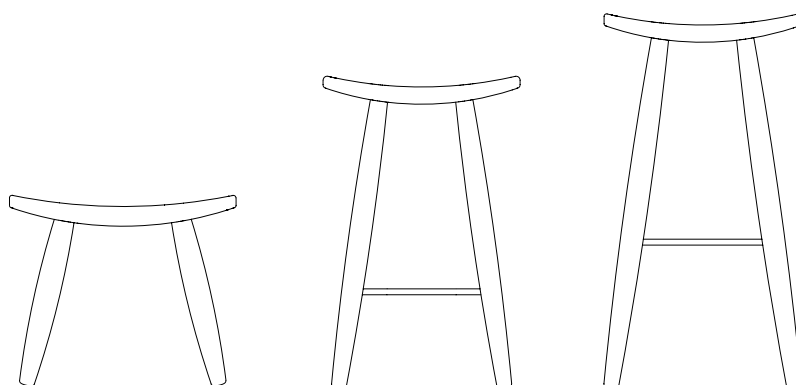

The smallest of these stools started off as a footstool for the armchair. It soon became a seat and grew bigger: it is now available in three heights. They have a beech, oak or black stained solid wood frame and seat.

Estructura y asiento disponibles en haya, roble y teñido negro.

Reposapiés de acero inoxidable en las versiones de 60 y 75 cm de altura.

Family of stools with solid wood frame and seat.

Available in three different heights: 40, 60 and 75 cm.

Frame and boards available in beech, oak or black stained wood.

Stainless steel footrest on the 60 and 75 cm versions.

Medidas | Dimensions

Basic Stool 40: 460x340x400 mm

Basic Stool 60: 400x310x620 mm

Basic Stool 75: 400x340x750 mm