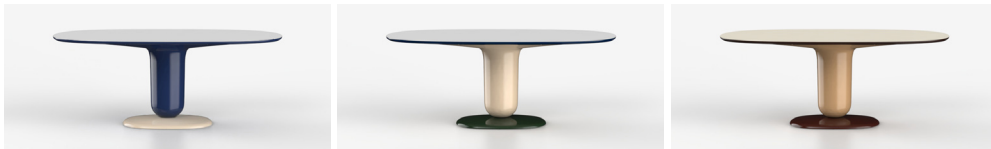

## Explorer dining table

by Jaime Hayon

**In 2019 we presented a series of three side tables called Explorer 1, 2 and 3. So far these pieces have had great success and now we present an addition to this collection. The tables have expanded in growth, maintaining the same signs of identity in personality, pleasantness, elegance and quality in workmanship. Three table top sizes are available in different colours, with new pieces being added to the collection that will be coming out soon.**

[bdbarcelona.com/explorerdiningtable](http://bdbarcelona.com/explorerdiningtable)

Explorer 5 (220 cm) Multicolor beige

Explorer 5 (190 cm) Multicolor Ivory

Explorer 4 Multicolor Blue

n°5 + sobre220

n°5 + sobre 190

n°4

- Laminated Polaris: 2903 Gris Perle
- Top / sobre: Ral 5008 Mate
- Body / cuerpo: Ral 5008 Gloss
- Base: Ral 1015 Gloss

- Laminated Polaris : 2903 Gris Perle
- Top / sobre: Ral 5008 Mate
- Body / cuerpo: Ral 1015 Gloss
- Base: Ral 6009 Gloss

- Laminated Polaris : 2901 Sable
- Top / sobre: Ral 8017 Mate
- Body / cuerpo: Ral 1001 Gloss
- Base: Ral 8015 Gloss

**Optional Top / Sobre opcional  
POLARIS 2902 NOIR**