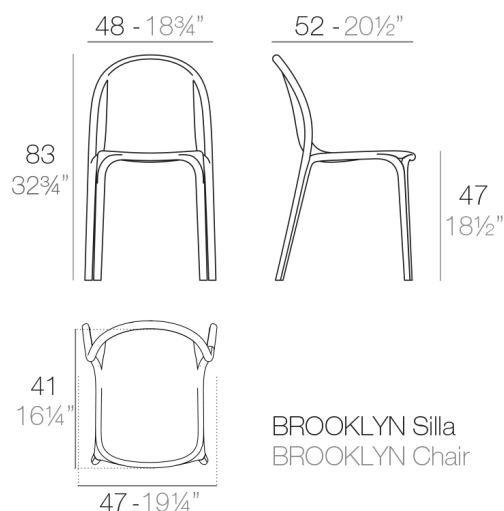

View online: <https://www.vondom.com/products/65037>

Features

Description

Made from polypropylene and reinforced with fiberglass manufactured by gas injection. Stackable . Available in various colors. Suitable for indoor and outdoor use.

Weight

3.93 Kg

Finishes

BASIC PP

Ref. 65037

Available in various colors

LACQUERED COLOR INJECTION PP

Ref. 65037F