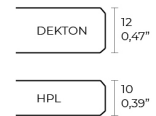

View online: <https://www.vondom.com/products/54244F>

Features

Description

Extruded aluminum with cast lacquered aluminum base. HPL Table top ó Dekton Table top. Item suitable for indoor and outdoor use. HPL Table top.

Weight

30.15 Kg

FRAME Mesa Alta Aluminio 200 x 60
FRAME Bar Table Aluminio 78 3/4" x 23 1/2"

Finishes

LACQUERED

Ref. 54244F

Lacquered aluminium profile.

LACQUERED + DEKTON