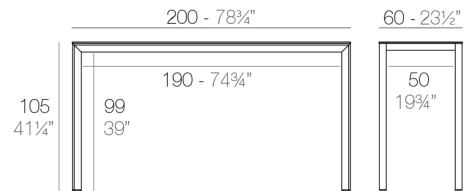

Weight

25.58 Kg

FRAME Mesa Alta Aluminio 140 x 60
FRAME Bar Table Aluminio 55" x 23½"

FRAME ALUMINIUM TABLE 200x60x105

By Ramon Esteve

FRAME Collection comes from generating serene and timeless shapes using the framework as elementary geometry. The endless possibilities offered by the material using advanced technology, was the motivation to explore the limits. The FRAME section is flared creating pieces of visual lightness while still categorical and resistant. FRAME meets a wide range of needs in any outdoor space thanks to its variety of pieces.

Weight

30.15 Kg

FRAME Mesa Alta Aluminio 200 x 60
FRAME Bar Table Aluminio 78 3/4" x 23 1/2"

Finishes

LACQUERED

Ref. 54244F

Lacquered aluminium profile.

LACQUERED + DEKTON