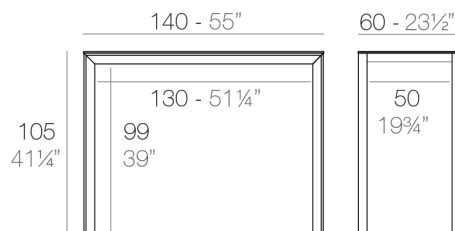

View online: <https://www.vondom.com/products/54243F>

Features

Description

Extruded aluminum with cast lacquered aluminum base. HPL Table top ó Dekton Table top. Item suitable for indoor and outdoor use. HPL Table top.

Weight

25.58 Kg

FRAME Mesa Alta Aluminio 140 x 60
FRAME Bar Table Aluminio 55" x 23½"

FRAME ALUMINIUM TABLE 200x60x105

By Ramon Esteve

FRAME Collection comes from generating serene and timeless shapes using the framework as elementary geometry. The endless possibilities offered by the material using advanced technology, was the motivation to explore the limits. The FRAME section is flared creating pieces of visual lightness while still categorical and resistant. FRAME meets a wide range of needs in any outdoor space thanks to its variety of pieces.

Weight

30.15 Kg

FRAME Mesa Alta Aluminio 200 x 60
FRAME Bar Table Aluminio 78 3/4" x 23 1/2"

Finishes

LACQUERED

Ref. 54244F

Lacquered aluminium profile.

LACQUERED + DEKTON