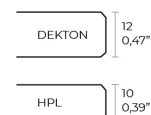

FRAME Mesa Alta Aluminio 140 x 60
FRAME Bar Table Aluminio 55" x 23½"