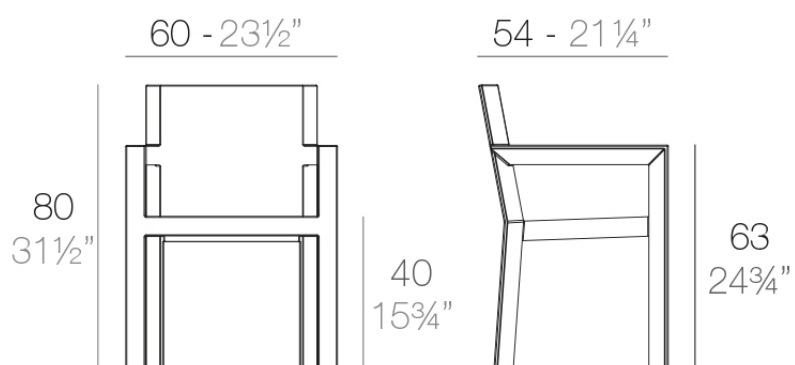

Frame chair with arms

by Ramón Esteve

Frame, outdoor collection by Ramon Esteve, comes from generating serene and timeless shapes using the framework as elementary geometry. The endless possibilities offered by the material using advanced technology, was the motivation to explore the limits.

Info

Description

Made of polyethylene resin by rotational moulding. 100% Recyclable. Item suitable for indoor and outdoor use. Available in different finishes.

Weight: 7.05 Kg

FRAME Silla con brazos
FRAME Armchair