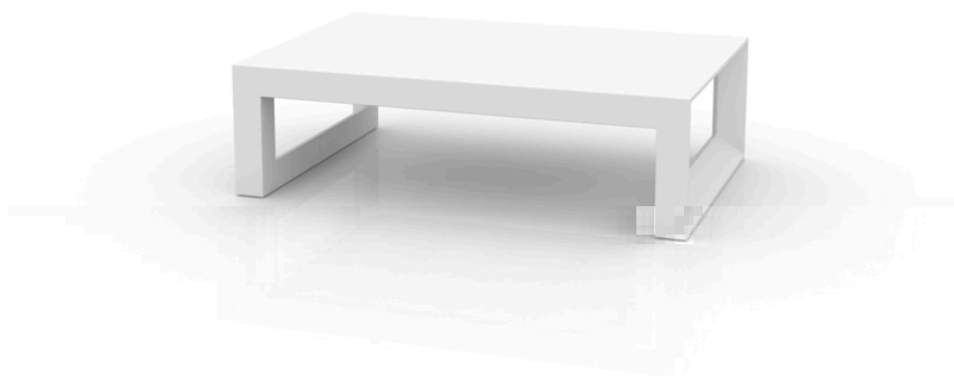

Frame coffee table 120x80x35

by Ramón Esteve

Frame, outdoor collection by Ramon Esteve, comes from generating serene and timeless shapes using the framework as elementary geometry. The endless possibilities offered by the material using advanced technology, was the motivation to explore the limits.

Info

Description

Made of polyethylene resin by rotational moulding. 100% Recyclable. Item suitable for indoor and outdoor use. Available in different finishes.

Weight: 18.05 Kg

FRAME Mesa Baja
FRAME Low Table