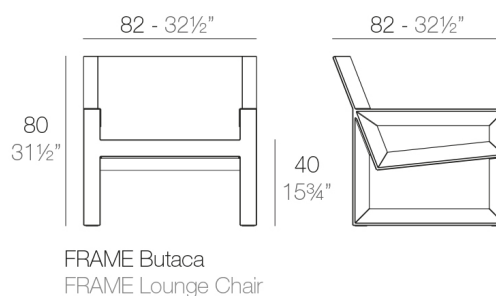

FINI

BASIC

Ref. 54088

Résine de polyéthylène finition mat.

- ☐ BLANC
- ☐ NOIR
- ☐ ACIER
- ☐ ROUG
- ☐ PISTACHE
- ☐ ORANGE
- ☐ KHAKI
- ☐ NAVY
- ☐ TAUPE
- ☐ PLUM