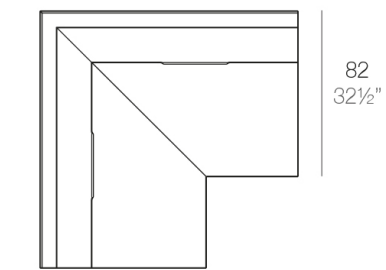

Info

Description

Made of polyethylene resin by rotational moulding. 100% Recyclable. Item suitable for indoor and outdoor use. Available in different finishes.

Modules

FRAME Sofá Módulo Derecho
FRAME Sectional Sofa Right

FRAME Sofá Módulo Izquierdo
FRAME Sectional Sofa Left

FRAME Sofá Módulo Central
FRAME Sectional Sofa Armless

FRAME Sofá Módulo Esquina 90°
FRAME Sectional Sofa Corner 90°

Combinations

- 2 x 54120** Sofá Módulo Central - Sectional Sofa Armless
- 1 x 54119** Sofá Módulo Izquierdo - Sectional Sofa Left
- 1 x 54118** Sofá Módulo Derecho - Sectional Sofa Right