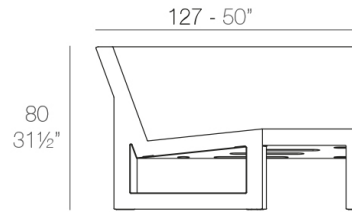

Info

Description

Made of polyethylene resin by rotational moulding. 100% Recyclable. Item suitable for indoor and outdoor use. Available in different finishes.

Modules

FRAME Sofá Módulo Derecho
FRAME Sectional Sofa Right

FRAME Sofá Módulo Izquierdo
FRAME Sectional Sofa Left

FRAME Sofá Módulo Central
FRAME Sectional Sofa Armless

FRAME Sofá Módulo Esquina 90°
FRAME Sectional Sofa Corner 90°

Combinations

- 2 x 54120** Sofá Módulo Central - Sectional Sofa Armless
- 1 x 54119** Sofá Módulo Izquierdo - Sectional Sofa Left
- 1 x 54118** Sofá Módulo Derecho - Sectional Sofa Right