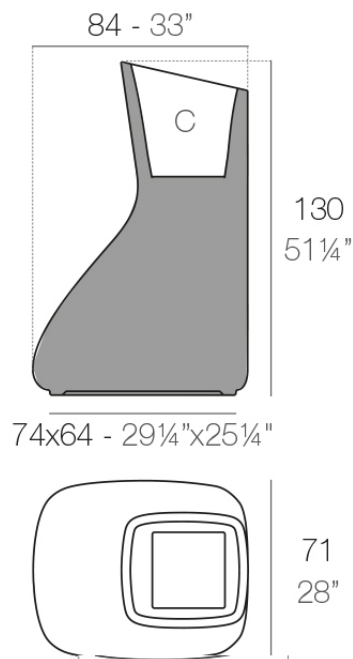

Info

Description

Pot made of polyethylene resin by rotational moulding. 100% Recyclable. Item suitable for indoor and outdoor use. Available in different finishes.

Weight: 20 Kg

MELLIZA Macetero Low
TWIN Low Planter