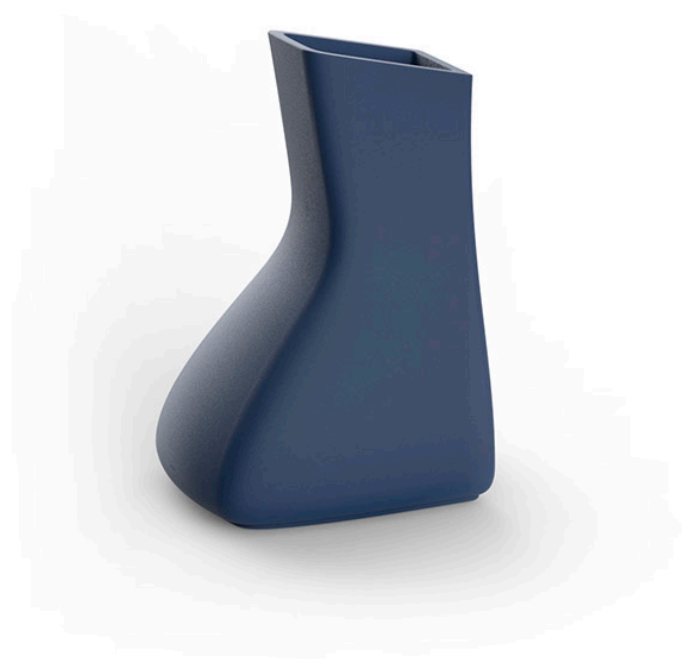

Noma mellizas low

by Javier Mariscal

The Noma Collection, designed by **Javier Mariscal** for the Spanish brand **Vondom**, is a group of outdoor items. There was an aim to create a new typology of furniture by combining the functions of a flowerpot and an outdoor table, and thus NOMA was born, a collection **characterized by its originality and versatile nature.**

Info

Description

Pot made of polyethylene resin by rotational moulding. 100% Recyclable. Item suitable for indoor and outdoor use. Available in different finishes.

Weight: 20 Kg

MELLIZA Macetero Low
TWIN Low Planter

C = 63 L
C = 16¾ gal

Noma mellizas high

by Javier Mariscal

The Noma Collection, designed by **Javier Mariscal** for the Spanish brand **Vondom**, is a group of outdoor items. There was an aim to create a new typology of furniture by combining the functions of a flowerpot and an outdoor table, and thus NOMA was born, a collection **characterized by its originality and versatile nature.**

Info

Description

Pot made of polyethylene resin by rotational moulding. 100% Recyclable. Item suitable for indoor and outdoor use. Available in different finishes.

Weight: 20 Kg

MELLIZA Macetero High C = 42 L
TWIN High Planter C = 11 gal