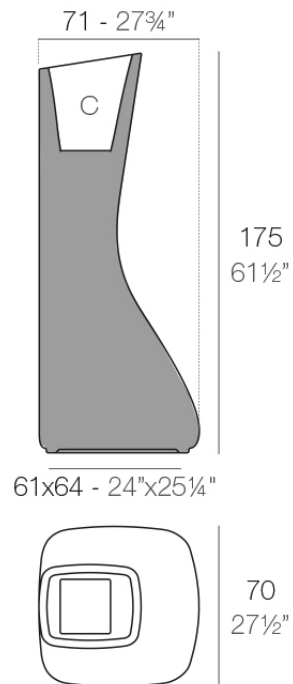

Info

Description

Pot made of polyethylene resin by rotational moulding. 100% Recyclable. Item suitable for indoor and outdoor use. Available in different finishes.

Weight: 20 Kg

MELLIZA Macetero Low
TWIN Low Planter

Info

Description

Pot made of polyethylene resin by rotational moulding. 100% Recyclable. Item suitable for indoor and outdoor use. Available in different finishes.

Weight: 20 Kg

MELLIZA Macetero High C = 42 L
TWIN High Planter C = 11 gal