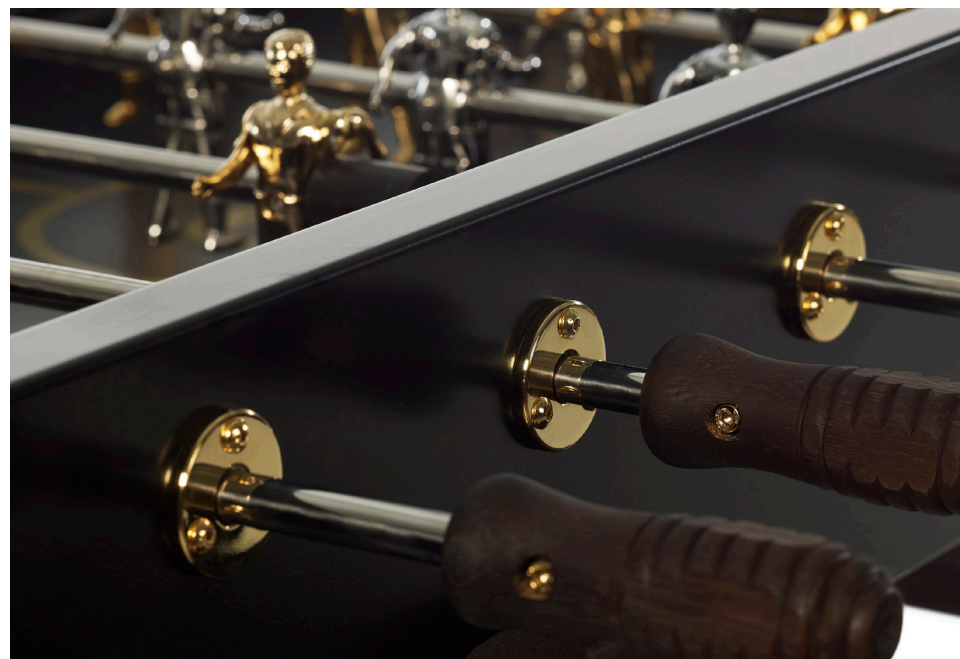

# RS#3 Wood GOLD Football Table

by Rafael Rodríguez

24k game, design and sophistication.  
The RS#3 Wood Gold football table adds glamour to the game.

[info@rs-barcelona.com](mailto:info@rs-barcelona.com)  
[rs-barcelona.com](http://rs-barcelona.com)