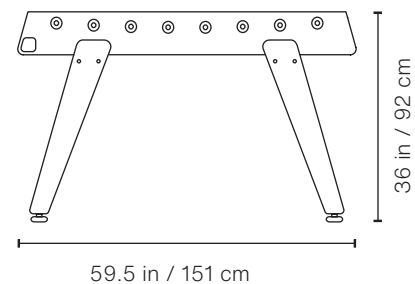

### Product weight

185 lb | 84 kg

#### Dimensions:

63x53x22 in | 160x134,6x55,9 cm