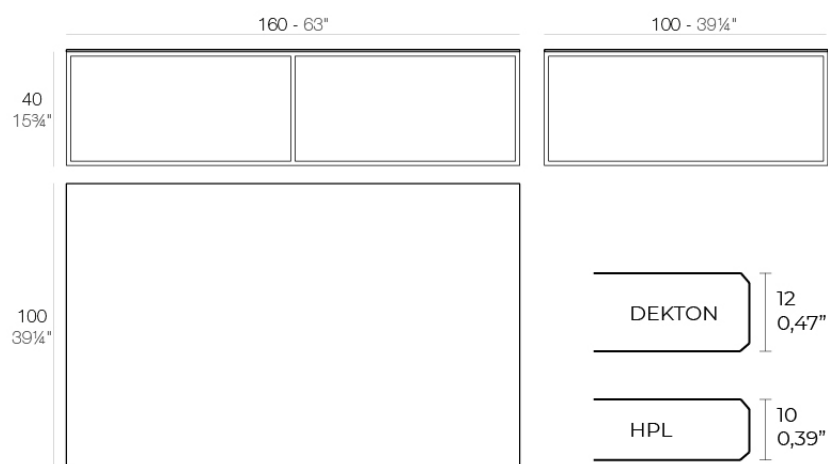

Info

Description

Item suitable for indoor and outdoor use.

Weight: 9.5 Kg

SUAVE Mesa Baja 60x60x40
SUAVE Low Table 23½x23½x15¾

Suave table 80x80x40

by Marcel Wanders

Suave in&out furniture collection, designed by Marcel Wanders for Vondom, blends the boundaries between indoor and outdoor furniture and achieves a higher level of softness, comfort and relaxation.

Info

Description

Item suitable for indoor and outdoor use.

Weight: 14.82 Kg

SUAVE Mesa Baja 80x80x40
SUAVE Low Table 31 1/2x31 1/2x15 3/4

Suave table 100x100x40

by Marcel Wanders

Suave in&out furniture collection, designed by Marcel Wanders for Vondom, blends the boundaries between indoor and outdoor furniture and achieves a higher level of softness, comfort and relaxation.

Info

Description

Item suitable for indoor and outdoor use.

Weight: 23.72 Kg

SUAVE Mesa Baja 100x100x40
SUAVE Low Table 39 1/4x39 1/4x15 3/4

Suave table 160x100x40

by Marcel Wanders

Suave in&out furniture collection, designed by Marcel Wanders for Vondom, blends the boundaries between indoor and outdoor furniture and achieves a higher level of softness, comfort and relaxation.

Info

Description

Item suitable for indoor and outdoor use.

Weight: 35.31 Kg

SUAVE Mesa Baja 160x100x40
SUAVE Low Table 63x39 1/4 x 15 3/4

Finishes

finishes

LACQUERED + HPL