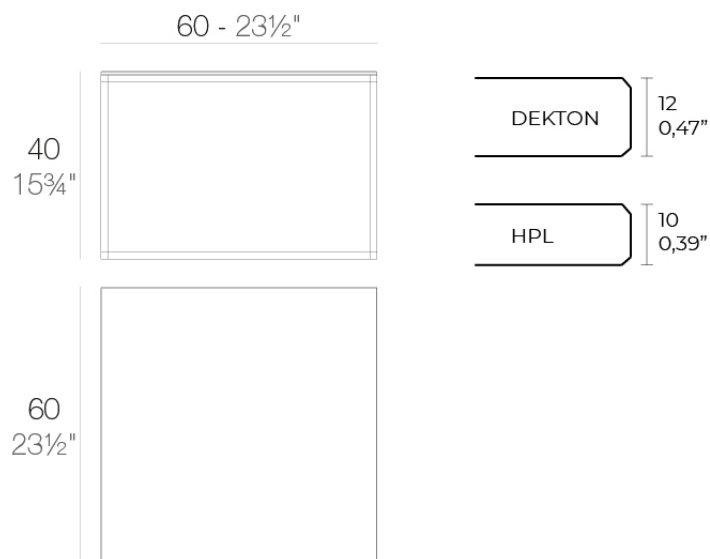

Info

Description

Item suitable for indoor and outdoor use.

Weight: 5.31 Kg

SUAVE Mesa Baja 40x40x40
SUAVE Low Table 15 3/4x15 3/4x15 3/4

Suave table 60x60x40

by Marcel Wanders

Suave in&out furniture collection, designed by Marcel Wanders for Vondom, blends the boundaries between indoor and outdoor furniture and achieves a higher level of softness, comfort and relaxation.

Info

Description

Item suitable for indoor and outdoor use.

Weight: 9.5 Kg

SUAVE Mesa Baja 60x60x40
SUAVE Low Table 23½x23½x15¾

Suave table 80x80x40

by Marcel Wanders

Suave in&out furniture collection, designed by Marcel Wanders for Vondom, blends the boundaries between indoor and outdoor furniture and achieves a higher level of softness, comfort and relaxation.

Info

Description

Item suitable for indoor and outdoor use.

Weight: 14.82 Kg

SUAVE Mesa Baja 80x80x40
SUAVE Low Table 31 1/2x31 1/2x15 3/4

Suave table 100x100x40

by Marcel Wanders

Suave in&out furniture collection, designed by Marcel Wanders for Vondom, blends the boundaries between indoor and outdoor furniture and achieves a higher level of softness, comfort and relaxation.

Info

Description

Item suitable for indoor and outdoor use.

Weight: 35.31 Kg

SUAVE Mesa Baja 160x100x40
SUAVE Low Table 63x39 1/4 x 15 3/4

Finishes

finishes

LACQUERED + HPL