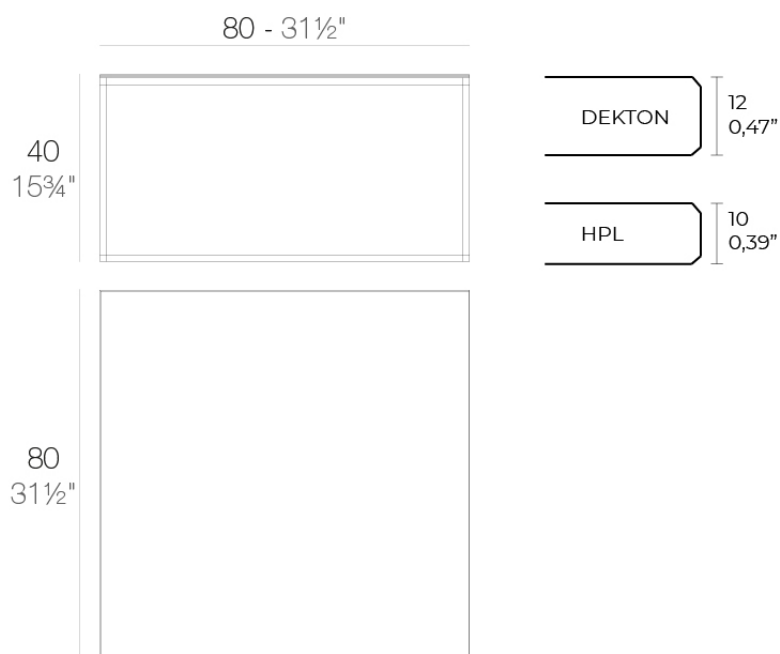

Info

Description

Item suitable for indoor and outdoor use.

Weight: 5.31 Kg

SUAVE Mesa Baja 40x40x40
SUAVE Low Table 15 3/4x15 3/4x15 3/4

Suave table 60x60x40

by Marcel Wanders

Suave in&out furniture collection, designed by Marcel Wanders for Vondom, blends the boundaries between indoor and outdoor furniture and achieves a higher level of softness, comfort and relaxation.

Info

Description

Item suitable for indoor and outdoor use.

Weight: 9.5 Kg

SUAVE Mesa Baja 60x60x40
SUAVE Low Table 23½x23½x15¾

Suave table 80x80x40

by Marcel Wanders

Suave in&out furniture collection, designed by Marcel Wanders for Vondom, blends the boundaries between indoor and outdoor furniture and achieves a higher level of softness, comfort and relaxation.

Info

Description

Item suitable for indoor and outdoor use.

Weight: 14.82 Kg

SUAVE Mesa Baja 80x80x40
SUAVE Low Table 31 1/2x31 1/2x15 3/4

Suave table 100x100x40

by Marcel Wanders

Suave in&out furniture collection, designed by Marcel Wanders for Vondom, blends the boundaries between indoor and outdoor furniture and achieves a higher level of softness, comfort and relaxation.

Info

Description

Item suitable for indoor and outdoor use.

Weight: 35.31 Kg

SUAVE Mesa Baja 160x100x40
SUAVE Low Table 63x39 1/4 x 15 3/4

Finishes

finishes

LACQUERED + HPL