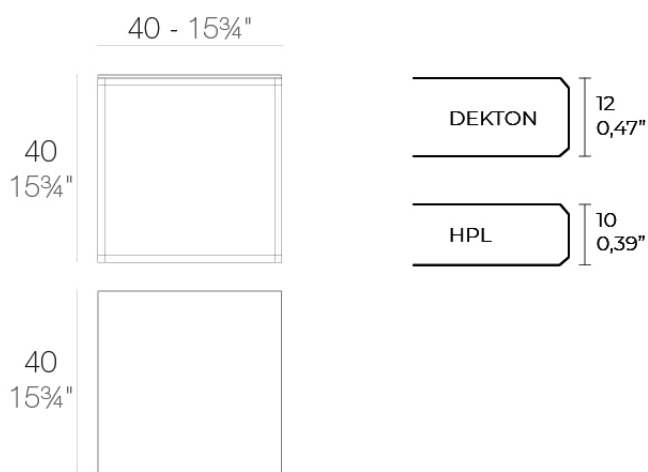

Info

Description

Item suitable for indoor and outdoor use.

Weight: 5.31 Kg

SUAVE Mesa Baja 40x40x40
SUAVE Low Table 15 3/4x15 3/4x15 3/4

Suave table 60x60x40

by Marcel Wanders

Suave in&out furniture collection, designed by Marcel Wanders for Vondom, blends the boundaries between indoor and outdoor furniture and achieves a higher level of softness, comfort and relaxation.

Info

Description

Item suitable for indoor and outdoor use.

Weight: 9.5 Kg

SUAVE Mesa Baja 60x60x40
SUAVE Low Table 23½x23½x15¾

Suave table 80x80x40

by Marcel Wanders

Suave in&out furniture collection, designed by Marcel Wanders for Vondom, blends the boundaries between indoor and outdoor furniture and achieves a higher level of softness, comfort and relaxation.

Info

Description

Item suitable for indoor and outdoor use.

Weight: 14.82 Kg

SUAVE Mesa Baja 80x80x40
SUAVE Low Table 31 1/2x31 1/2x15 3/4

Suave table 100x100x40

by Marcel Wanders

Suave in&out furniture collection, designed by Marcel Wanders for Vondom, blends the boundaries between indoor and outdoor furniture and achieves a higher level of softness, comfort and relaxation.

Info

Description

Item suitable for indoor and outdoor use.

Weight: 35.31 Kg

SUAVE Mesa Baja 160x100x40
SUAVE Low Table 63x39 1/4 x 15 3/4

Finishes

finishes

LACQUERED + HPL