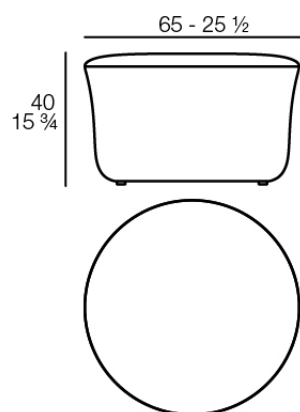

Info

Description

Furniture made of flexible polyurethane injected cold. This material possesses a high resilience and durability.

The flexible polyurethane foam has an open cellular structure, it is a very elastic material. It hinders the growth of fungi and bacteria.

Weight: 20.45 Kg

SUAVE Puff 65x40
SUAVE Puff 65x40