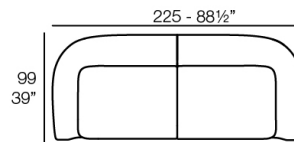

- **1 x 67001** Módulo Brazo Izquierdo - Sectional Sofa Arm Left
- **1 x 67003** Módulo Brazo Derecho - Sectional Sofa Arm Right