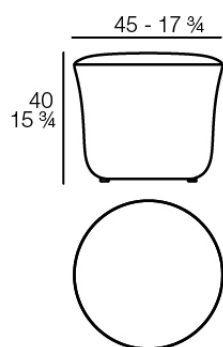

Weight: 11.16 Kg

SUAVE Puff 65x40  
SUAVE D. 17 3/4