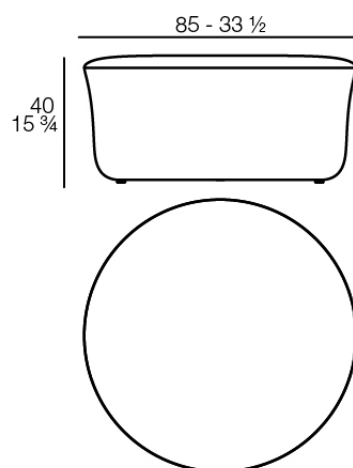

Weight: 24.67 Kg

SUAVE Puff 85x40  
SUAVE Puff 85x40