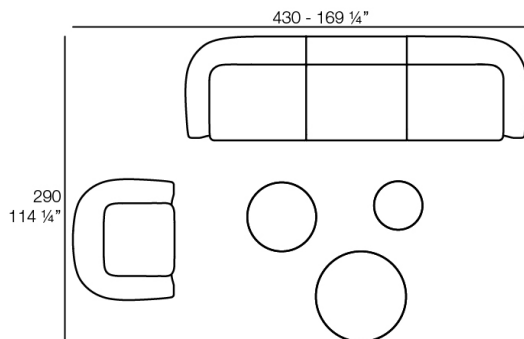

- **1 x 67002** Módulo Central - Sectional Sofa Central
- **1 x 67001** Módulo Brazo Izquierdo - Sectional Sofa Arm Left
- **1 x 67003** Módulo Brazo Derecho - Sectional Sofa Arm Right
- **1 x 67014** Butaca - Armchair
- **1 x 67006** Puff Redondo 45 - Circular Puff 45
- **1 x 67007** Puff Redondo 65 - Circular Puff 65
- **1 x 67008** Puff Redondo 85 - Circular Puff 85