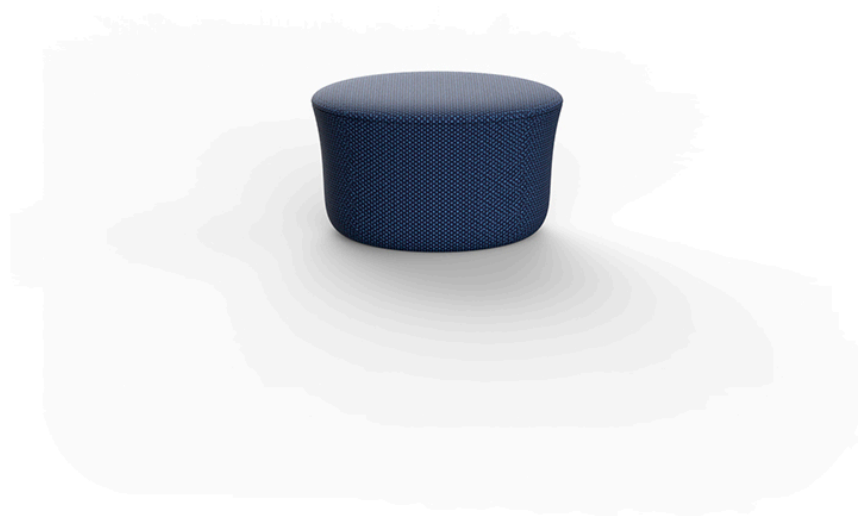

## Suave puff 65x40

by Marcel Wanders

Suave in&out furniture collection, designed by Marcel Wanders for Vondom, blends the boundaries between indoor and outdoor furniture and achieves a higher level of softness, comfort and relaxation.