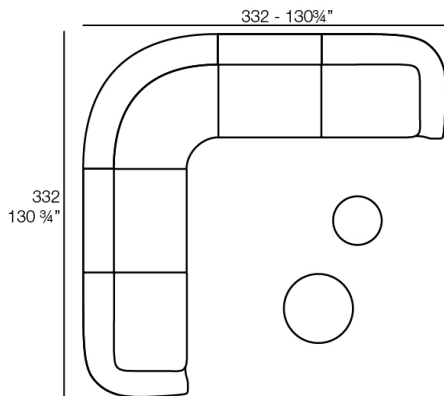

Combinations

- **2 x 67002** Módulo Central - Sectional Sofa Central
- **1 x 67001** Módulo Brazo Izquierdo - Sectional Sofa Arm Left
- **1 x 67003** Módulo Brazo Derecho - Sectional Sofa Arm Right
- **1 x 67006** Puff Redondo 45 - Circular Puff 45
- **1 x 67007** Puff Redondo 65 - Circular Puff 65

- **1 x 67001** Módulo Brazo Izquierdo - Sectional Sofa Arm Left
- **1 x 67003** Módulo Brazo Derecho - Sectional Sofa Arm Right