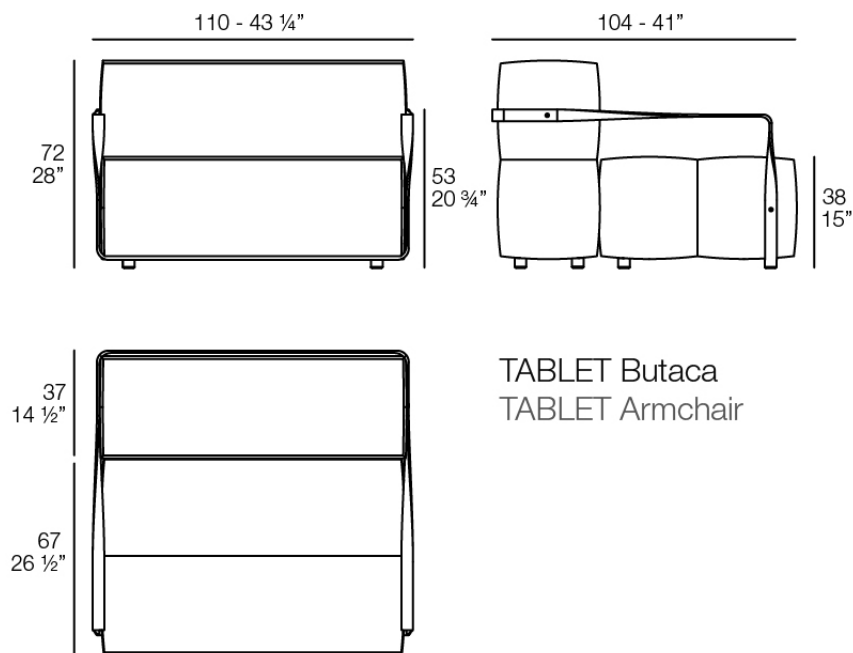

Weight: 42.76 Kg

Finishes

finishes

POLYURETHANE

Ref. 54319

Furniture made of flexible polyurethane injected cold. This material possesses a high resilience and durability.

fabric

GLAD