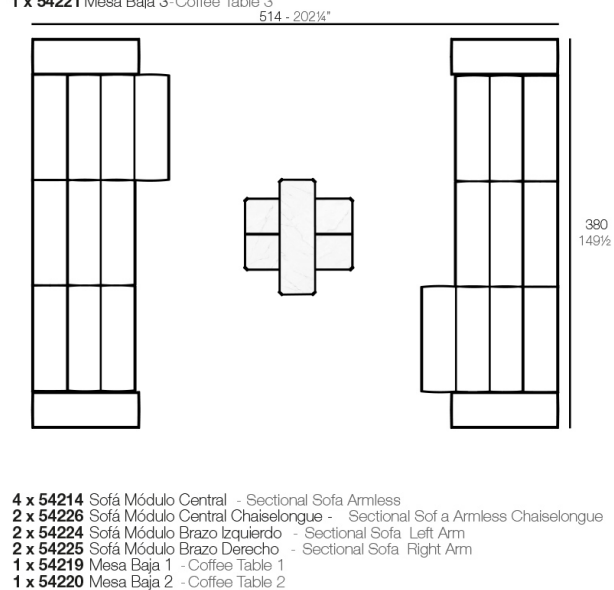

Info

Description

Item suitable for indoor and outdoor use.

Weight: 28.51 Kg

TABLET Mesa Baja 3
TABLET Low Table 3

Combinations

Finishes

finishes