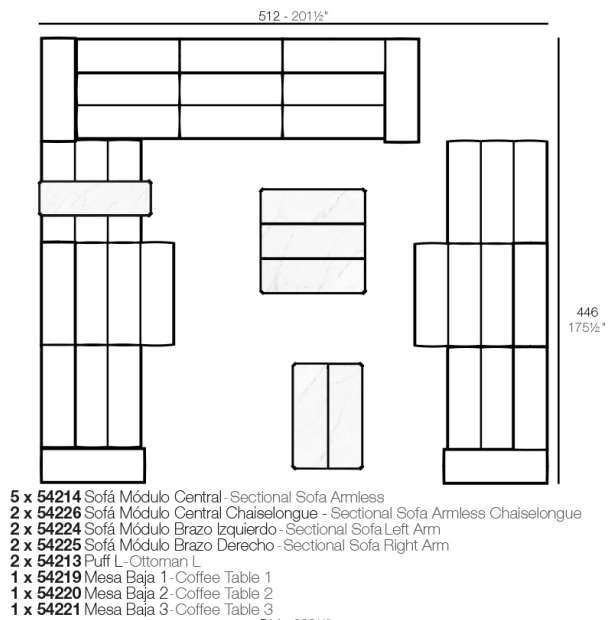

Tablet mesa 105x105x40cm

by Ramón Esteve

The outdoor sofa Tablet collection, designed by Ramon Esteve for Vondom, links new technologies and flexibility to the versatility of a sectional composition, creating a program based on the duality, identity and integration. Its character blends with the space and adapts itself to it.

Info

Description

Item suitable for indoor and outdoor use.

Weight: 28.51 Kg

TABLET Mesa Baja 3
TABLET Low Table 3

Combinations

Finishes

finishes

LACQUERED + HPL

Ref. 54221

white

british gray

traffic gray

black

ecru

crema