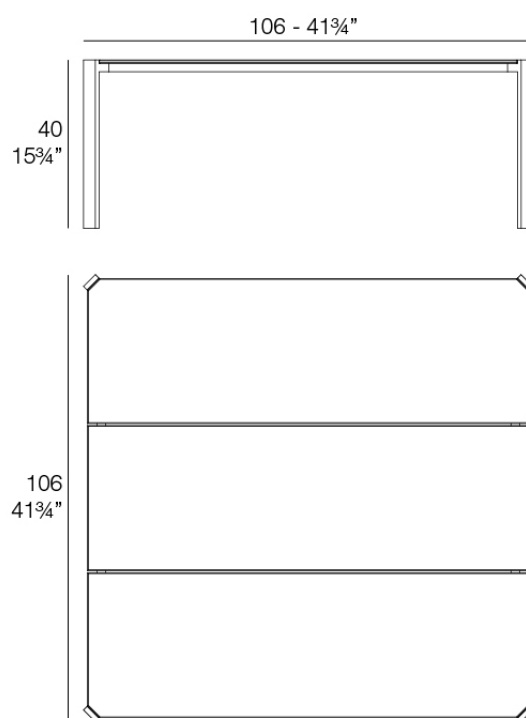

Tablet mesa 105x105x40cm

by Ramón Esteve

The outdoor sofa Tablet collection, designed by Ramon Esteve for Vondom, links new technologies and flexibility to the versatility of a sectional composition, creating a program based on the duality, identity and integration. Its character blends with the space and adapts itself to it.

Info

Description

Item suitable for indoor and outdoor use.

Weight: 28.51 Kg

TABLET Mesa Baja 3
TABLET Low Table 3

Combinations

Finishes

finishes