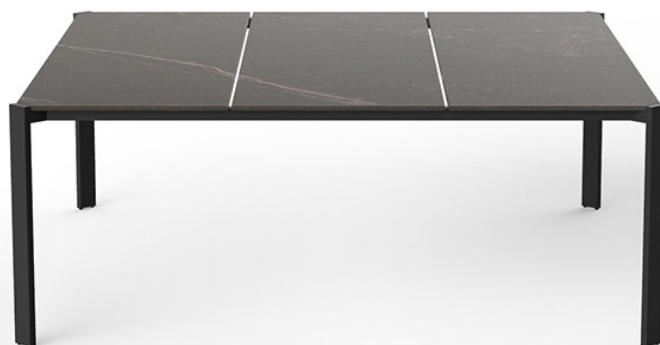

Tablet mesa 105x105x40cm

by Ramón Esteve

The outdoor sofa Tablet collection, designed by Ramon Esteve for Vondom, links new technologies and flexibility to the versatility of a sectional composition, creating a program based on the duality, identity and integration. Its character blends with the space and adapts itself to it.

Info

Description

Item suitable for indoor and outdoor use.

Weight: 28.51 Kg

TABLET Mesa Baja 3
TABLET Low Table 3

Combinations

Finishes

finishes

LACQUERED + HPL

Ref. 54221

white

british gray

traffic gray

black

ecru

crema

white

british gray

traffic gray

black

ecru

crema

castoro fiber

cacao