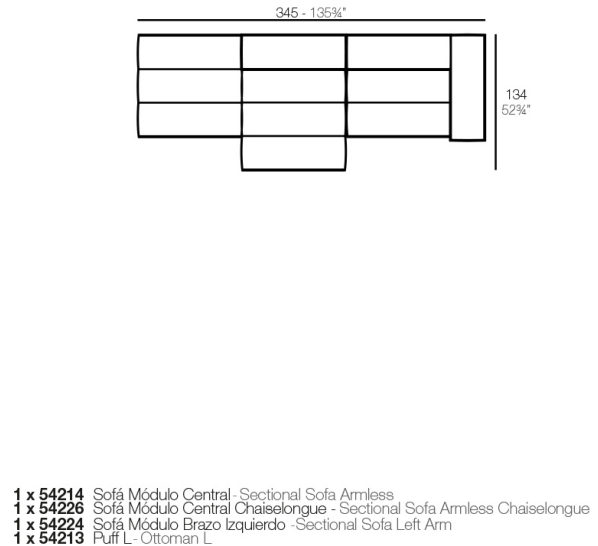

Info

Description

Item suitable for indoor and outdoor use.

Weight: 28.51 Kg

TABLET Mesa Baja 3
TABLET Low Table 3

Combinations

Finishes

finishes