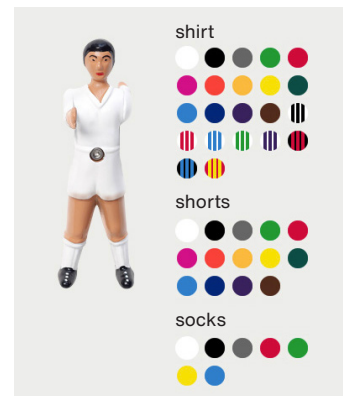

Wall Champions customisation options

rs-barcelona

Customise your Wall Champions with the colours that you want. A specific team or anything you can imagine.

Gender

all boys

all girls

mixed

Skin colour

white

black

mixed

Players