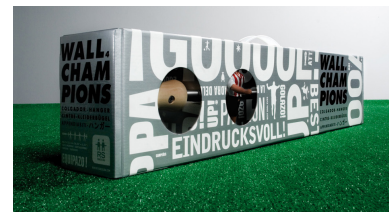

Wall Champions coat rack

by Rafael Rodríguez

You can hang your jacket
on the Wall Champions coat rack
but its main job is to welcome
you or see you off with a smile.

info@rs-barcelona.com
rs-barcelona.com

Follow us

Wall Champions coat rack

by Rafael Rodríguez

rs-barcelona

HAND
PAINTED

MAKE IT
YOURS

Technical Info

Wall Champions 4

Weight
4.5 lb | 2 kg

Packaging
Dimensions:
28x6.3x4.3 in | 71x16x11 cm

Weight
5 lb | 2,3 kg

Wall Champions 1

Weight
0.7 lb | 0,3 kg

Packaging
Dimensions:
3.2x6.3x4.3 in | 8x16x11 cm

Weight
0.7 lb | 0,3 kg

Wall Champions comes in an attractive packaging which makes it a very original gift.

Make it yours

Customisation options

Customise your Wall Champions with the colours that you want.

A specific team or anything you can imagine.

Materials

Player: Cast aluminium.

Rod: Satin finish steel + wooden handle (in Wall Champions 4)