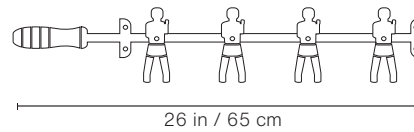

Wall Champions coat rack

by Rafael Rodríguez

You can hang your jacket
on the Wall Champions coat rack
but its main job is to welcome
you or see you off with a smile.

info@rs-barcelona.com
rs-barcelona.com

Follow us

Wall Champions coat rack

by Rafael Rodríguez

rs-barcelona

HAND
PAINTED

MAKE IT
YOURS

Technical Info

Wall Champions 4

Weight
4.5 lb | 2 kg

Packaging
Dimensions:
28x6.3x4.3 in | 71x16x11 cm

Weight
5 lb | 2,3 kg

Wall Champions 1

Weight
0.7 lb | 0,3 kg

Packaging
Dimensions:
3.2x6.3x4.3 in | 8x16x11 cm

Weight
0.7 lb | 0,3 kg

Wall Champions comes in an attractive packaging which makes it a very original gift.