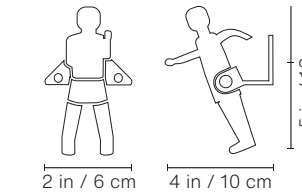

Follow us

Wall Champions coat rack

by Rafael Rodríguez

rs-barcelona

HAND
PAINTED

MAKE IT
YOURS

Technical Info

Wall Champions 4

Weight
4.5 lb | 2 kg

Packaging
Dimensions:
28x6.3x4.3 in | 71x16x11 cm

Weight
5 lb | 2,3 kg

Wall Champions 1

Weight
0.7 lb | 0,3 kg

Packaging
Dimensions:
3.2x6.3x4.3 in | 8x16x11 cm

Weight
0.7 lb | 0,3 kg

Wall Champions comes in an attractive packaging which makes it a very original gift.