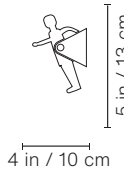

Weight
4.5 lb | 2 kg

Packaging
Dimensions:
28x6.3x4.3 in | 71x16x11 cm

Weight
5 lb | 2,3 kg

Wall Champions 1

Weight
0.7 lb | 0,3 kg

Packaging
Dimensions:
3.2x6.3x4.3 in | 8x16x11 cm

Weight
0.7 lb | 0,3 kg

Wall Champions comes in an attractive packaging which makes it a very original gift.