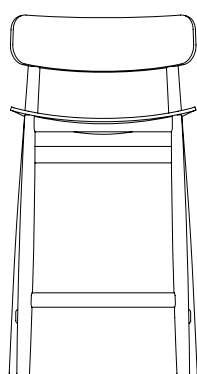

A simpler version of the Basic Chair, turned into an elegant stool with a backrest. It has a solid wood frame and is available in beech, oak or black stained wood. Backrest made of wooden board and wooden or upholstered seat in leather or various types of fabric and colours. Available heights: 60 and 75 cm.

Estructura y asiento disponibles en haya, roble y teñido negro.

Reposapiés de acero inoxidable en las versiones de 60 y 75 cm de altura..

Family of stools with solid wood frame and seat.

Available in three different heights: 40, 60 and 75 cm.

Frame and boards available in beech, oak or black stained wood.

Stainless steel footrest on the 60 and 75 cm versions.

Medidas | Dimensions

Basic Backrest Stool 60: 450x430x900 mm

645 mm altura asiento | seat height

Basic Backrest Stool 75: 470x450x1000 mm

755 mm altura asiento | seat height

Acabado | Finish

Madera | Wood

Haya | *Beech*

Roble | *Oak*

Color | *Color*

A01