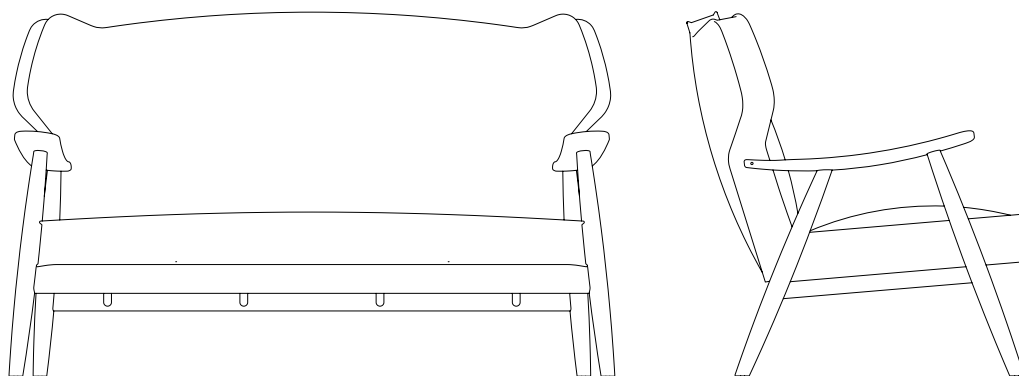

*Sofa with solid wood frame and upholstered backrest and seat.*

*The frame is available in beech, oak or black stained wood.*

*Upholstered backrest and seat, available in fabric, leather or the client's own fabric (COM).*

### **Medidas | Dimensions**

1.540x900x950 mm

440 mm altura asiento | seat height

660 mm altura reposabrazos | armrest height