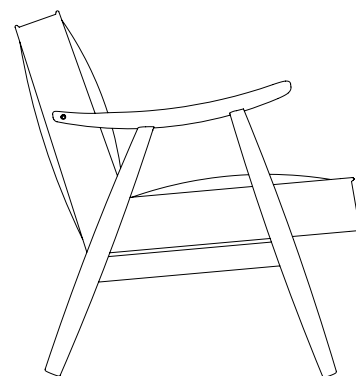

Respaldo y asiento tapizados, disponibles en tela, piel o tela del cliente (COM).

Sofa with solid wood frame and upholstered backrest and seat.

The frame is available in beech, oak or black stained wood.

Upholstered backrest and seat, available in fabric, leather or the client's own fabric (COM).

Medidas | Dimensions

1.340x720x750 mm

440 mm altura asiento | seat height

625 mm altura reposabrazos | armrest height