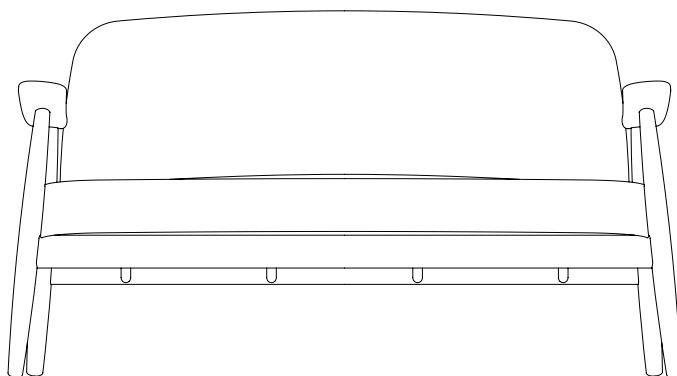

Respaldo y asiento tapizados, disponibles en tela, piel o tela del cliente (COM).

Sofa with solid wood frame and upholstered backrest and seat.

The frame is available in beech, oak or black stained wood.

Upholstered backrest and seat, available in fabric, leather or the client's own fabric (COM).

Medidas | Dimensions

1.340x720x750 mm

440 mm altura asiento | seat height

625 mm altura reposabrazos | armrest height