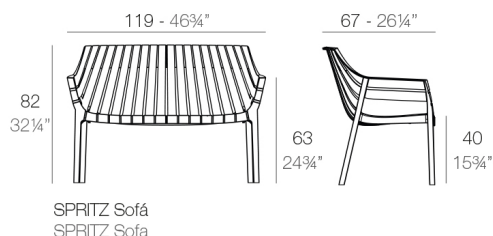

Finishes

BASIC PP

Ref. 56025

Available in various colors

COLOR	BASIC PP
MOSTAZA	
WHITE	
BLACK	
BRONZE	
ECRU