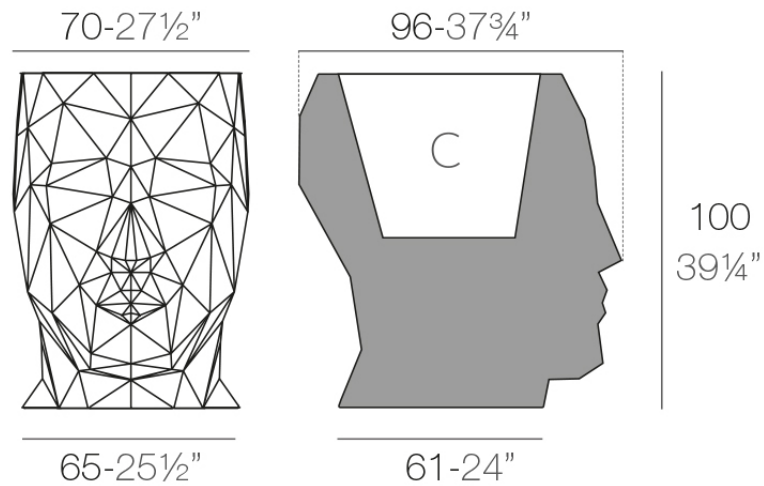

Info

Description

Pot made of polyethylene resin by rotational moulding. 100% Recyclable. Item suitable for indoor and outdoor use. Available in different finishes.

Weight: 17.02 Kg

ADAN Maceta 100
ADAN Planter 100

C = 75 L
C = 19 gal