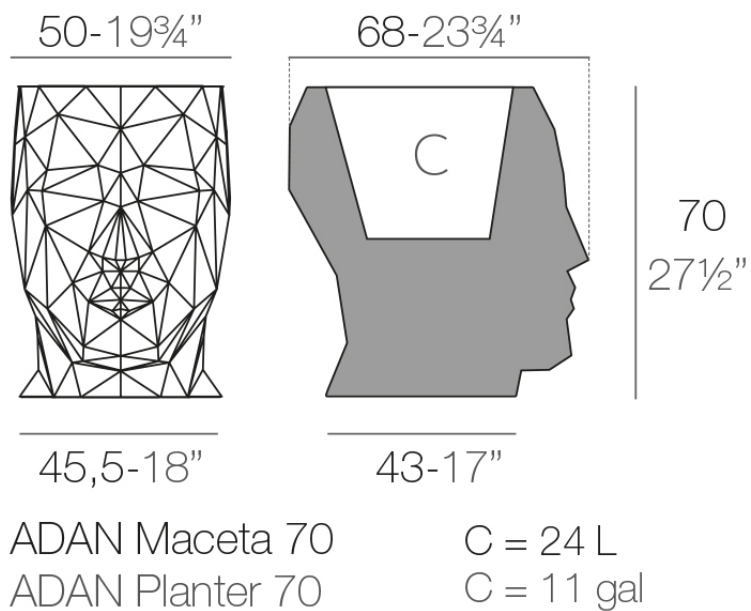

Info

Description

Pot made of polyethylene resin by rotational moulding. 100% Recyclable. Item suitable for indoor and outdoor use. Available in different finishes.

Weight: 10.02 Kg