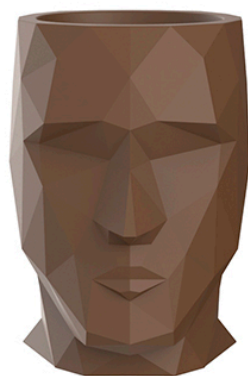

Adan planter 30x41x42

by Teresa Sapey

Teresa Sapey surprises us with her creations, this time through the ADAN Collection for Vondom, an item with a lot of personality, and a shape which is faceted, like that of a diamond. More than objects, they are multifunctional architecture pieces, since besides being used as design planters, they can be used as seats, flower pots, auxiliary tables... They are lifestyle objects that create a stir, fitting in with any style and are made of materials that allow for both outdoor and indoor use.

Info

Description

Pot made of polyethylene resin by rotational moulding. 100% Recyclable. Item suitable for indoor and outdoor use. Available in different finishes.

Weight: 3.52 Kg

ADAN Maceta 42

ADAN Planter 42

C = 14 L

C = 1¹/₄ gal

Adan planter 49x68x70

by Teresa Sapey

Teresa Sapey surprises us with her creations, this time through the ADAN Collection for Vondom, an item with a lot of personality, and a shape which is faceted, like that of a diamond. More than objects, they are multifunctional architecture pieces, since besides being used as design planters, they can be used as seats, flower pots, auxiliary tables... They are lifestyle objects that create a stir, fitting in with any style and are made of materials that allow for both outdoor and indoor use.