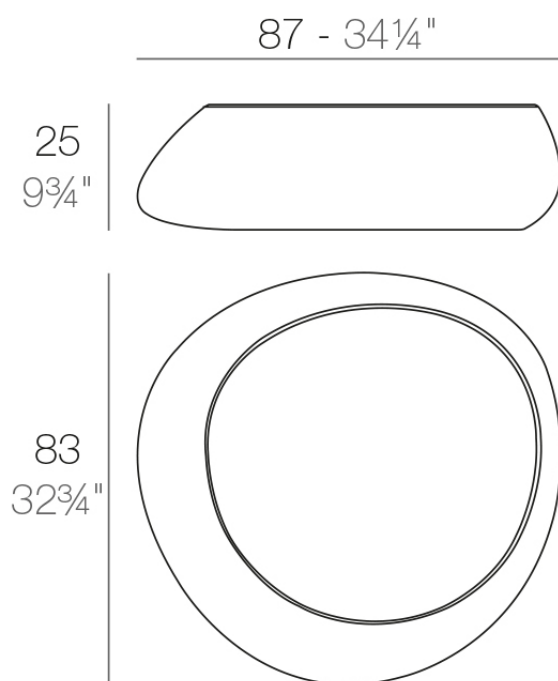

Info

Description

Made of polyethylene resin by rotational moulding. 100% Recyclable. Item suitable for indoor and outdoor use. Available in different finishes.

Weight: 7 Kg

STONE Mesa Baja
STONE Low Table