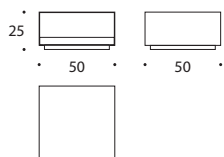

A set of modular coffee tables comprising a lacquered metal top and base made in lacquered MDF.

The base is available either with or without a drawer, depending on the model.

Optionally hidden castors can be fixed to the base.

## Mesa de centro modular

Modular coffee table

KZ-55 50x50x25 cm

0.108 m<sup>3</sup> 26 Kg

Laca Lacquer

### Opciones de acabado Finish options

Tapa Top Laca Lacquer

Base Base Laca Lacquer

KZ-57 50x50x37 cm

0.147 m<sup>3</sup> 30 Kg

Laca Lacquer