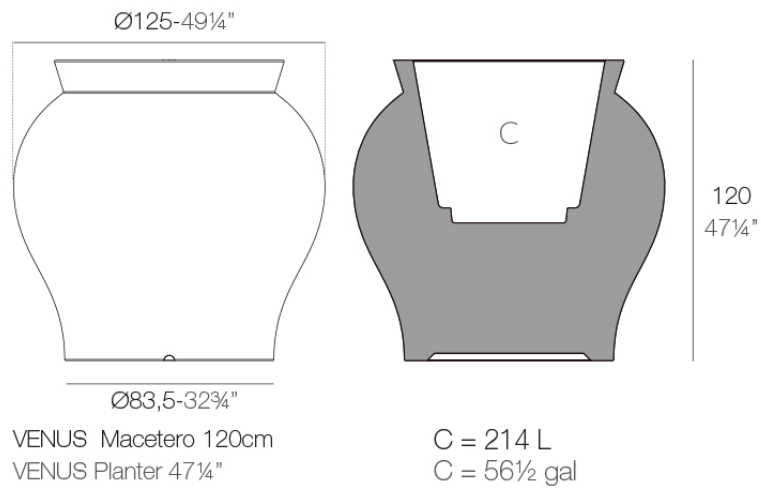

Products / Planters / Venus Planter ø125x120

Venus planter ø125x120

by Marcel Wanders

Venus Collection, designed by Marcel Wanders for Vondom. This curvaceous vase adds character to any surrounding.

Info

Description

Weight: 36.02 Kg

Finishes

finishes

SELF-WATERING

Ref. 67020R

orange

ice

notte blue