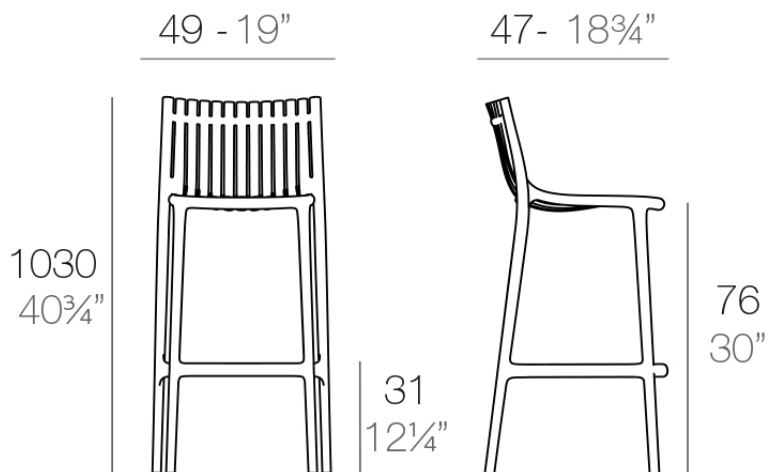

by Eugeni Quitllet

Info

Description

Made of injected polypropylene with fiber glass. Stackable. Available in several colors. Item suitable for indoor and outdoor use.

Weight: 6 Kg

IBIZA Taburete Alto 1030

IBIZA Bar Stool 40³/₄"