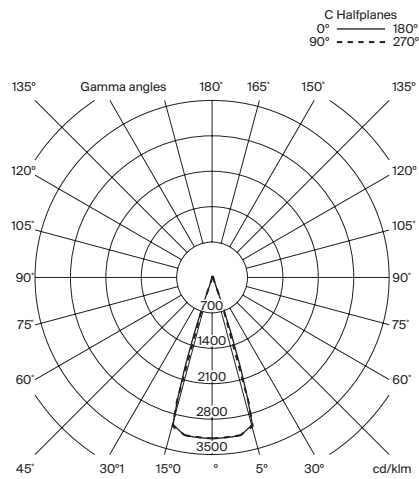

Beam 50°

Regulations:

CE

UNE-EN 60598

UNE-EN 55015

UNE-EN 60529

UNE-EN 61000-3-2

UL

Dry location only

UL-153

E363621

Maintenance:

Clean with a smooth cloth. Do not use ammonia, solvents or abrasive cleaning products.

Others:

The lamp is delivered in one package.

The assembly instructions are delivered with the product.