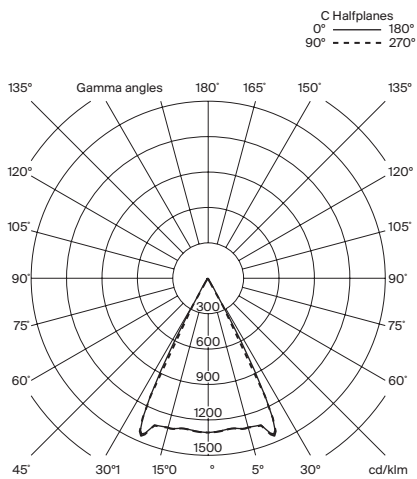

Tatu pie

André Ricard. 2021
Floor Lamps

Technical information:

Light source included (dimmable).

LED module

Rated input wattage: 6 W

Operating current: 350 mA

Colour Temp.: 2.700 K

CRI: 90

Lifetime: 40.000 h

Luminous flux: 171 lm

Built-in dimmable LED.

Dimmer included.

Energy efficiency class (E.E.C): A++ ... A.

Lamp suitable only for indoor use.

Always use this light source.

Input voltage: 110 ~ 240 Vac.

(50 Hz / 60 Hz). According to destination.

Beam 30°