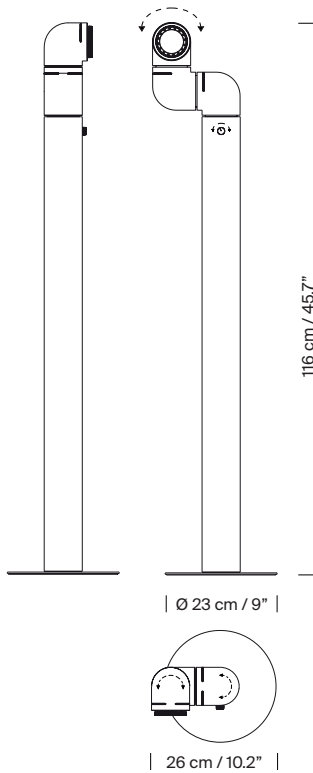

Model:

Collection:

Table lamps

Floor lamps

Wall lamps