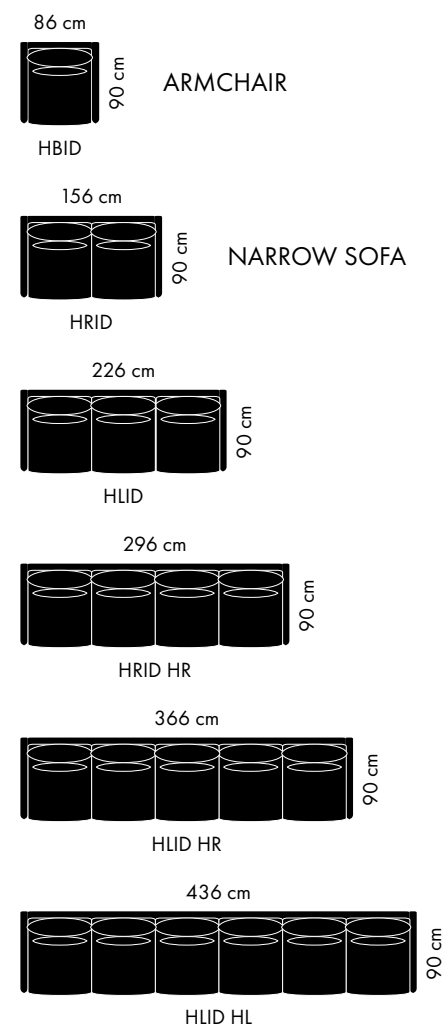

COSTURA IS A MODULAR SYSTEM: DIMENSIONS

SYSTEM COMPONENTS

HEIGHTS:

PILLOWS

- One small pillow of 30 x 60 cm cushion is included with every seat. Always in the textile of the sofa.
- The corner includes one 30 x 60 cm, and one 40 x 40 cm pillow.

SIMPLE CONFIGURATIONS

70 CM SEATS

OTTOMAN 70 x 90 CM

100 CM SEATS

CHAISELONGUE: 90 CM SEAT

Any element can be united to another one and can be reconfigured at any time.
So the left chaise is equal to the right chaise, etc

ENDLESS CONFIGURATIONS: MIX OR REARRANGE ANYTIME