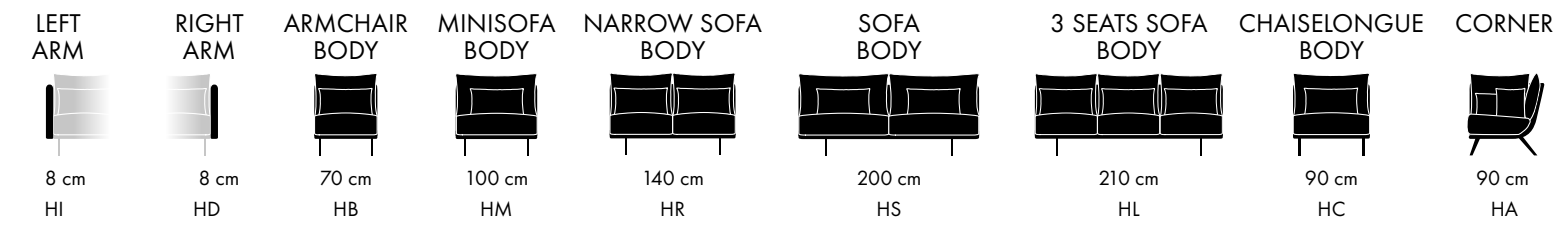

COSTURA IS A MODULAR SYSTEM: DIMENSIONS

SYSTEM COMPONENTS

HEIGHTS:

PILLOWS

- One small pillow of 30 x 60 cm cushion is included with every seat. Always in the textile of the sofa.
- The corner includes one 30 x 60 cm, and one 40 x 40 cm pillow.

SIMPLE CONFIGURATIONS

70 CM SEATS

OTTOMAN 70 x 90 CM

100 CM SEATS

CHAISELONGUE: 90 CM SEAT

Any element can be united to another one and can be reconfigured at any time.
So the left chaise is equal to the right chaise, etc

ENDLESS CONFIGURATIONS: MIX OR REARRANGE ANYTIME