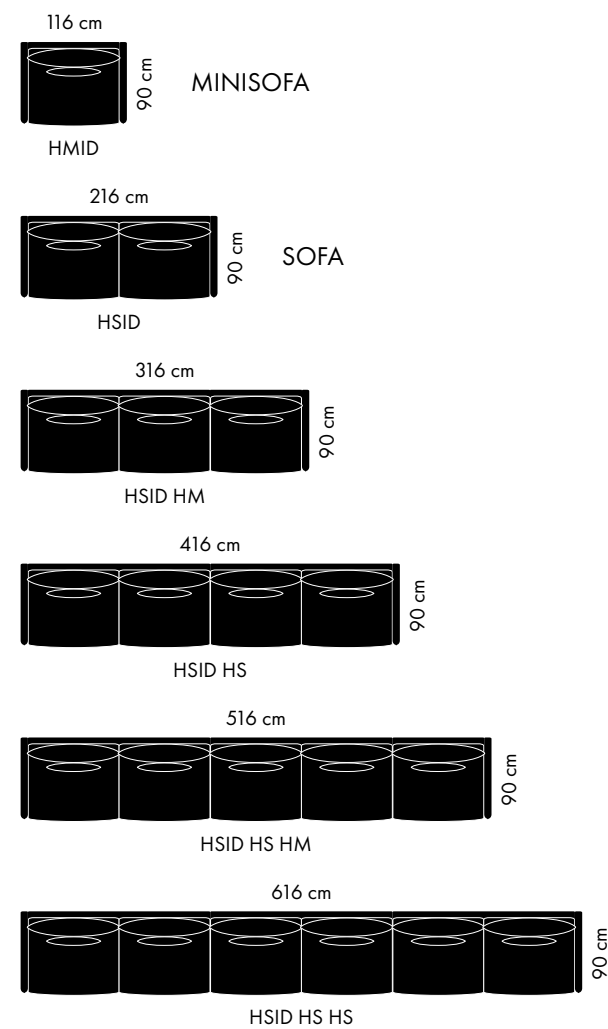

COSTURA IS A MODULAR SYSTEM: DIMENSIONS

SYSTEM COMPONENTS

HEIGHTS:

PILLOWS

- One small pillow of 30 x 60 cm cushion is included with every seat. Always in the textile of the sofa.
- The corner includes one 30 x 60 cm, and one 40 x 40 cm pillow.

SIMPLE CONFIGURATIONS

70 CM SEATS

OTTOMAN 70 x 90 CM

100 CM SEATS

CHAISELONGUE: 90 CM SEAT

Any element can be united to another one and can be reconfigured at any time.
So the left chaise is equal to the right chaise, etc

ENDLESS CONFIGURATIONS: MIX OR REARRANGE ANYTIME