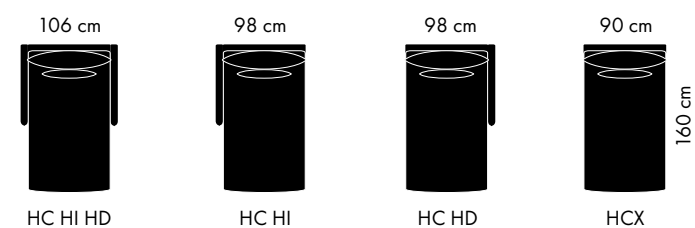

COSTURA IS A MODULAR SYSTEM: DIMENSIONS

SYSTEM COMPONENTS

HEIGHTS:

PILLOWS

- One small pillow of 30 x 60 cm cushion is included with every seat. Always in the textile of the sofa.
- The corner includes one 30 x 60 cm, and one 40 x 40 cm pillow.

SIMPLE CONFIGURATIONS

70 CM SEATS

OTTOMAN 70 x 90 CM

100 CM SEATS

CHAISELONGUE: 90 CM SEAT

Any element can be united to another one and can be reconfigured at any time.
So the left chaise is equal to the right chaise, etc

ENDLESS CONFIGURATIONS: MIX OR REARRANGE ANYTIME