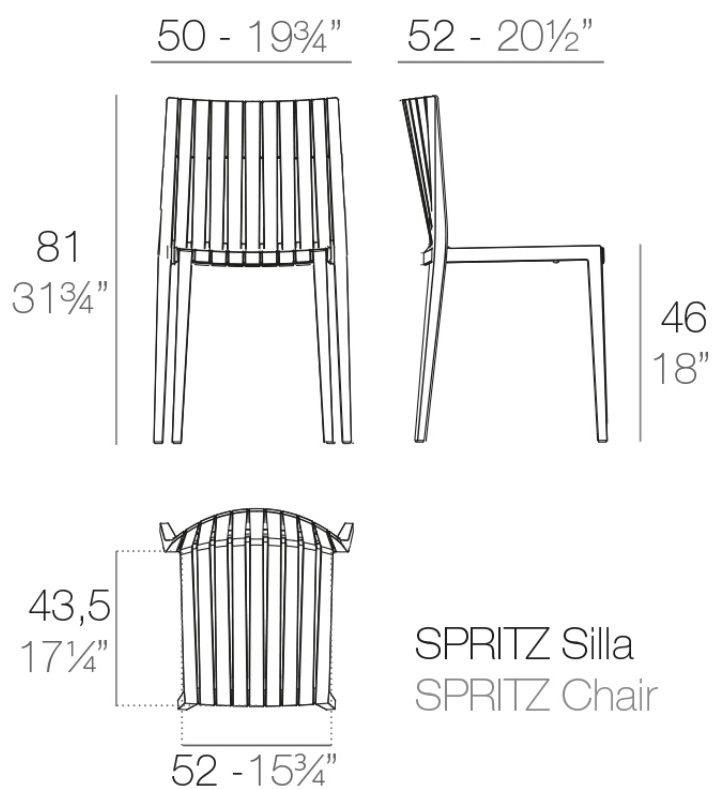

Info

Description

Made of injected polypropylene with fiber glass. Stackable. Available in several colors. Item suitable for indoor and outdoor use.

Weight: 5.01 Kg

Products / Chairs / Spritz Chair With Armrests

Info

Description

Made of injected polypropylene with fiber glass. Stackable. Available in several colors. Item suitable for indoor and outdoor use.

Weight: 5.76 Kg

Finishes

finishes

BASIC PP
Ref. 56016

mostaza

white

black

bronze

ecru

Available in various colors

fabric

NAUTIC
Ref. 56016CO

black 1105