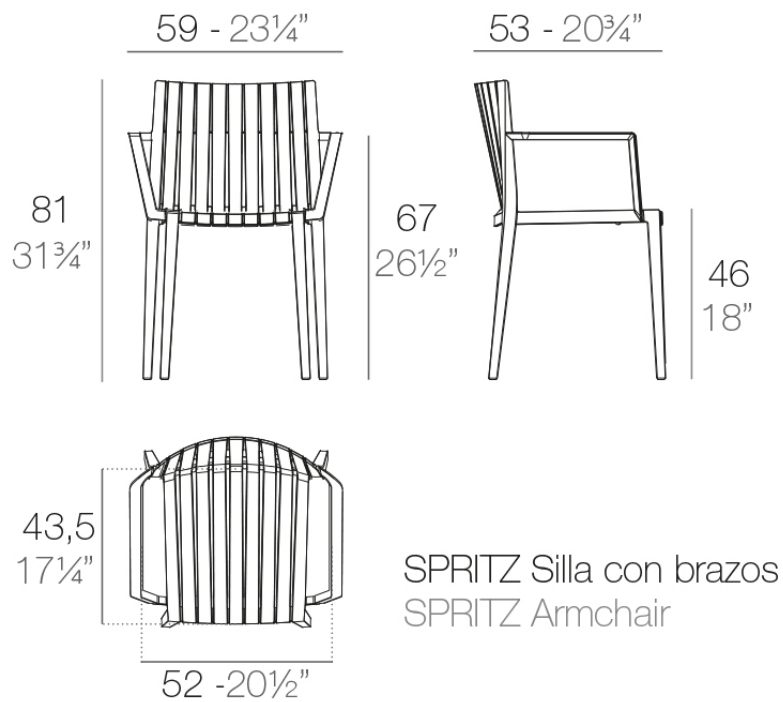

Info

Description

Made of injected polypropylene with fiber glass. Stackable. Available in several colors. Item suitable for indoor and outdoor use.

Weight: 5.01 Kg

Products / Chairs / Spritz Chair With Armrests

Info

Description

Made of injected polypropylene with fiber glass. Stackable. Available in several colors. Item suitable for indoor and outdoor use.

Weight: 5.76 Kg

Finishes

finishes

BASIC PP
Ref. 56016

mostaza