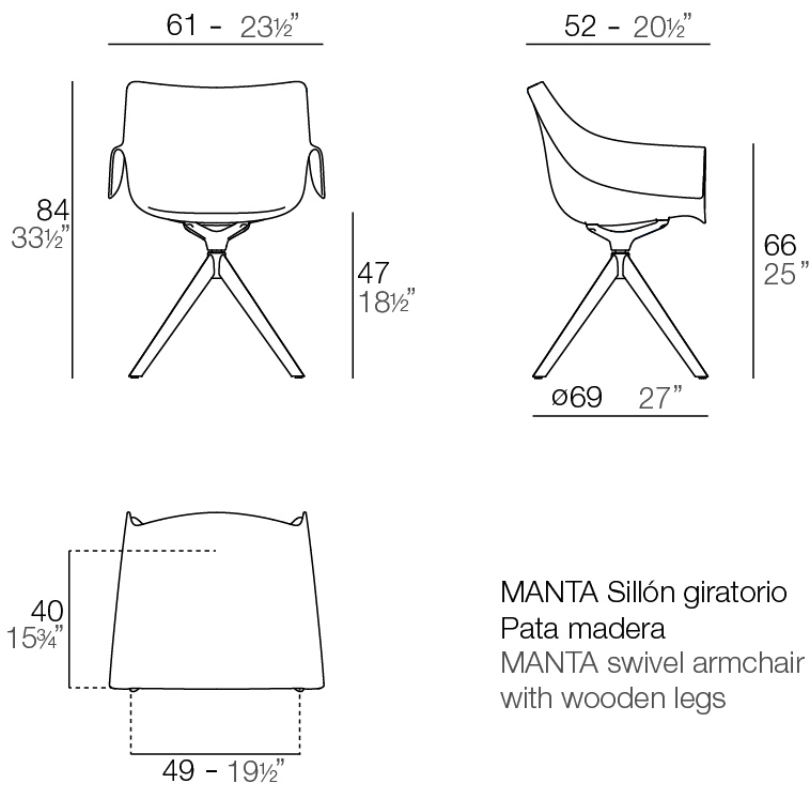

# Manta wooden swivel armchair

by Eugeni Quitllet

New outdoor and indoor chair collection. The versatile Manta chair adapts perfectly to any space, whether in a home, office, or public setting. This is all possible thanks to an interchangeable design made up of seats and bases to create countless combinations.

## Description

Weight: 9.3 Kg

MANTA Sillón giratorio  
 Pata madera  
 MANTA swivel armchair  
 with wooden legs