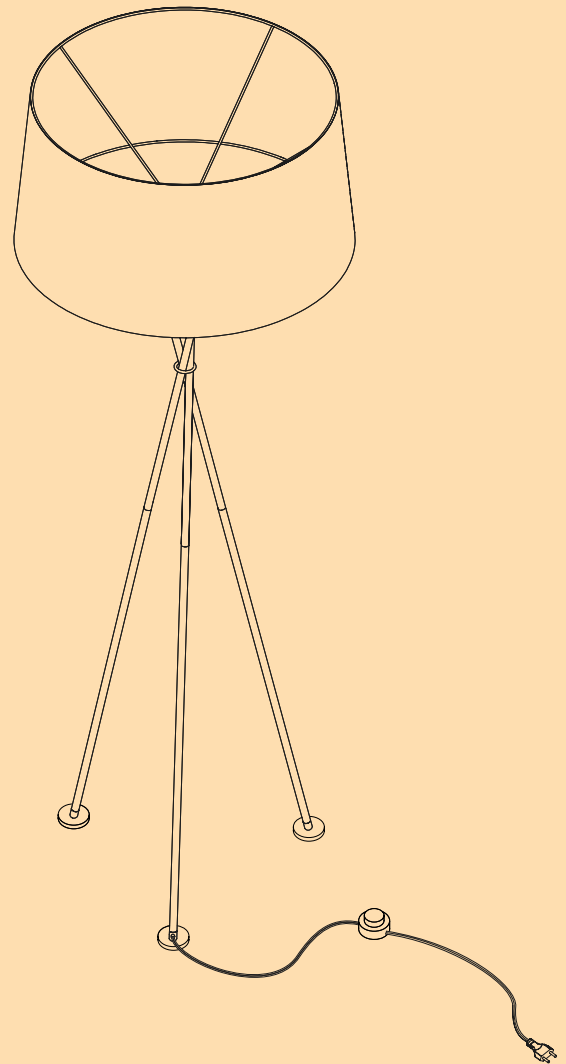

Triode Contract Version

Santa & Cole Team. 1997

Floor lamp

SANTA & COLE

Stabilising feet

Switch:

A foot switch has replaced the dimmer switch.