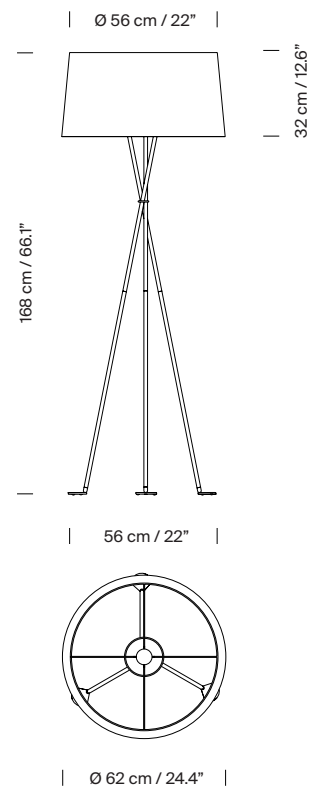

Tripode

Santa & Cole Team. 1997
Floor lamp

Regulations:

CE
UNE-EN 60598
UNE-EN 55015
UNE-EN 60529

UL
Dry location only
UL-153
E-352592

Maintenance:

Clean with a smooth cloth. Do not use ammonia, solvents or abrasive cleaning products.

Others:

The lamp is delivered in different packages.
The assembly instructions are delivered with the product.

Model:

Collection:

Table lamps

Floor lamps

Pendant lamps

Wall lamps