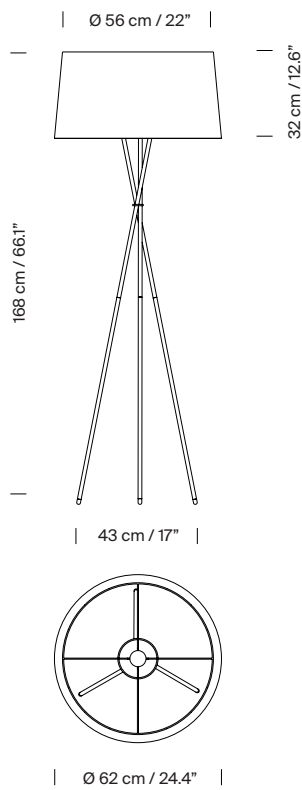

Tripode

Santa & Cole Team. 1997
Floor lamp

Regulations:

CE
UNE-EN 60598
UNE-EN 55015
UNE-EN 60529

UL
Dry location only
UL-153
E-352592

Maintenance:

Clean with a smooth cloth. Do not use ammonia, solvents or abrasive cleaning products.

Others:

The lamp is delivered in different packages.
The assembly instructions are delivered with the product.

Model:

Collection:

Table lamps

Floor lamps

Pendant lamps

Wall lamps