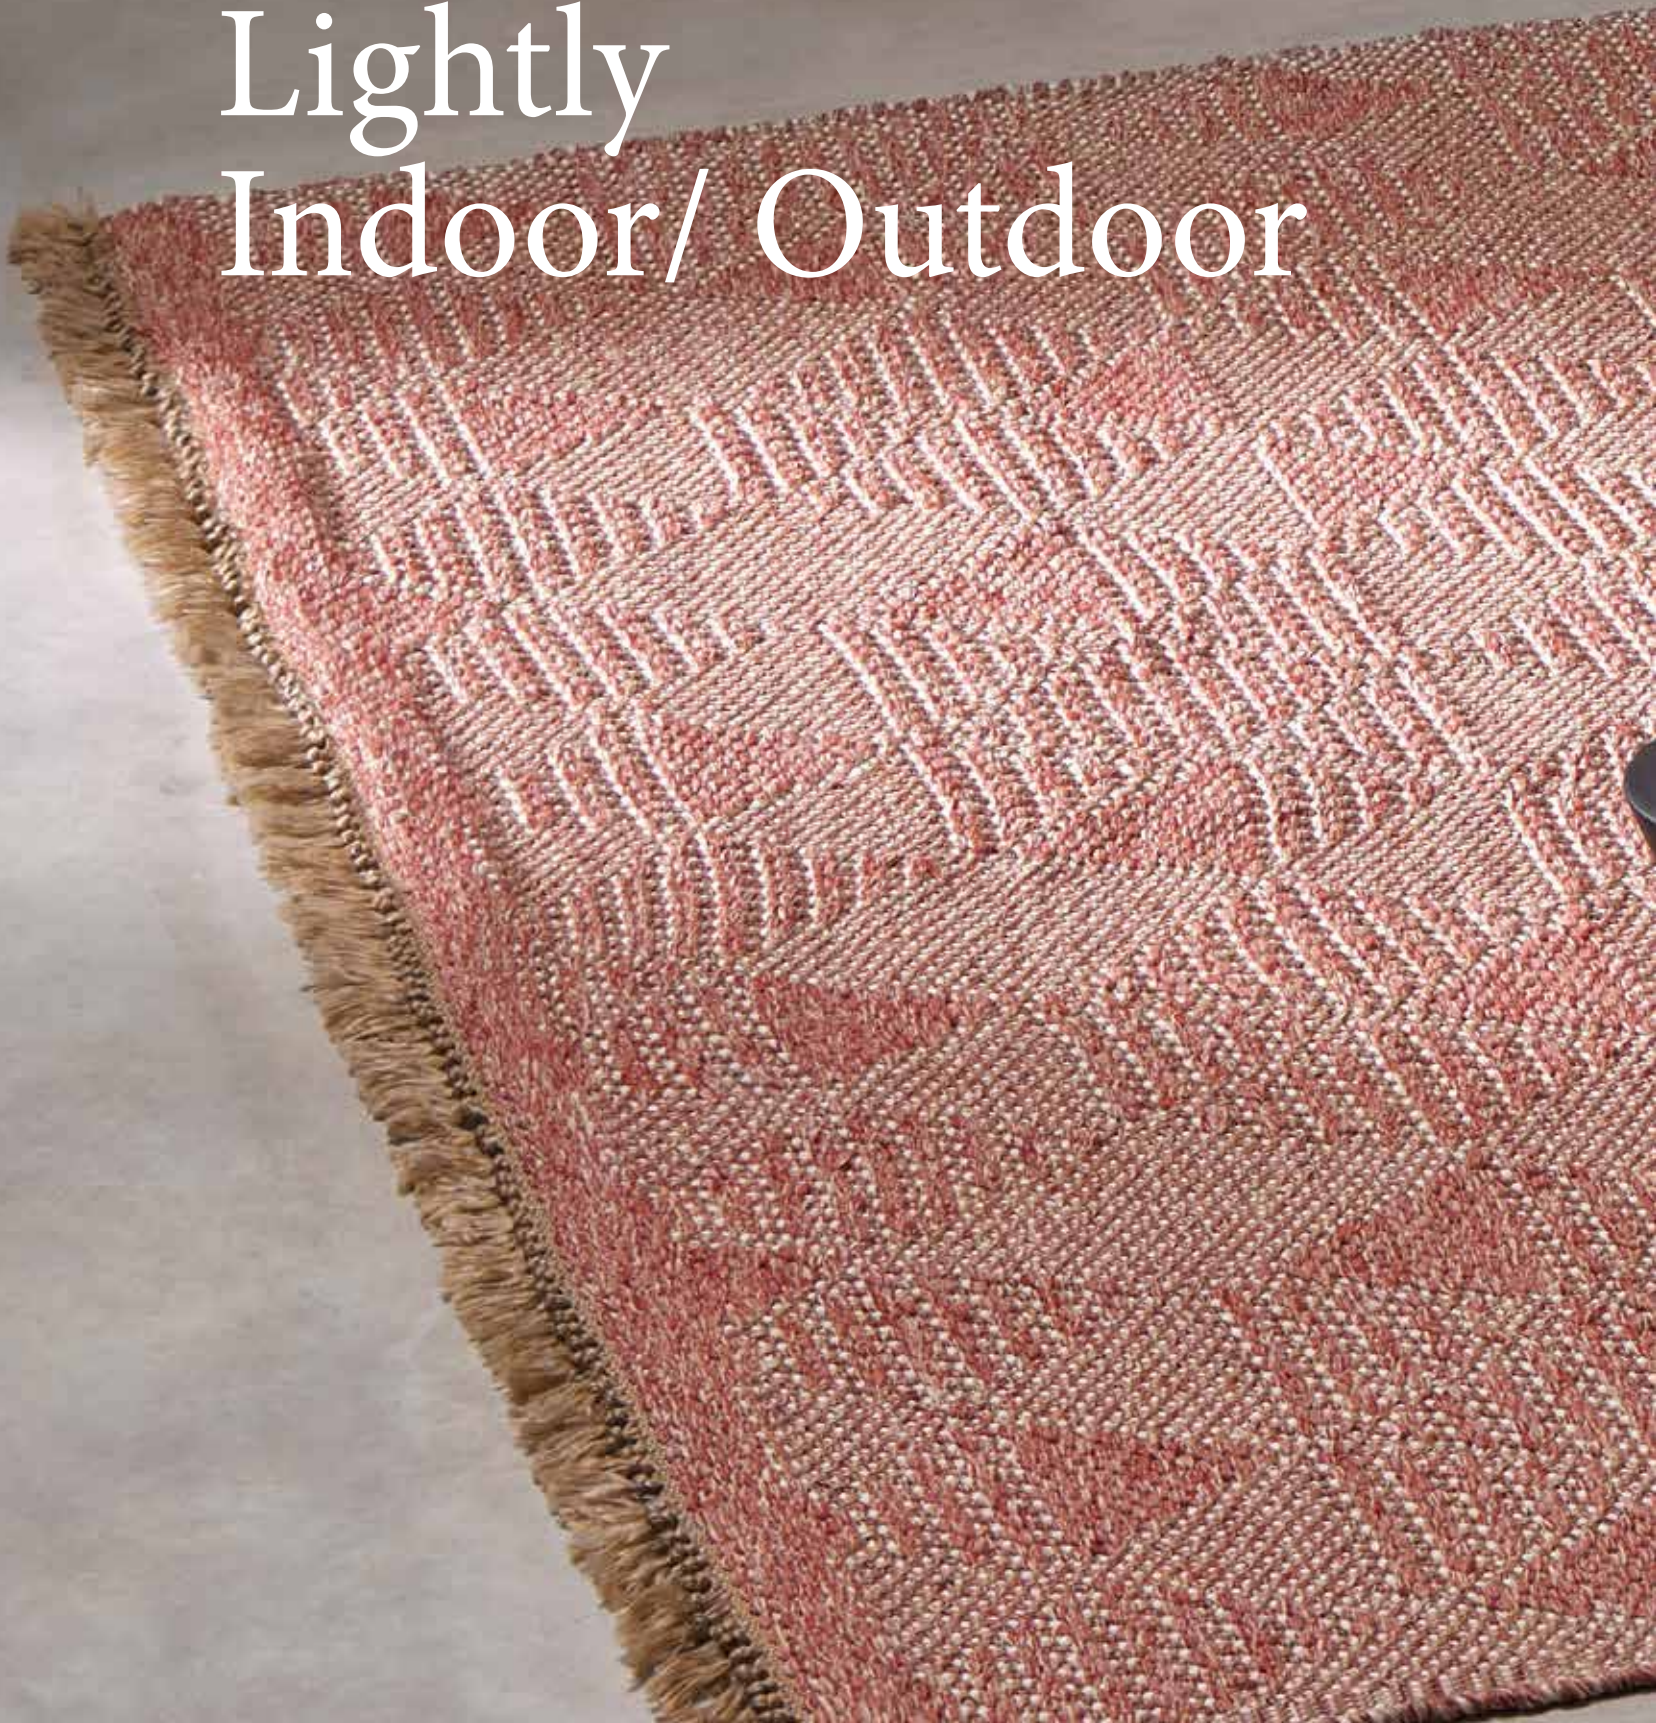

Lightly
Indoor/ Outdoor

Blue

● LIGHTLY

MATERIAL / MATERIAL 100% Polipropileno / 100% Polypropylene

ALTURA / HEIGHT 5 mm

TÉCNICA / TECHNIQUE Tejido a mano / Hand Woven

MEDIDAS / DIMENSIONS 170 x 240 · 200 x 300

Dusty Rose

Charcoal

Ocean Green

Green

Blue