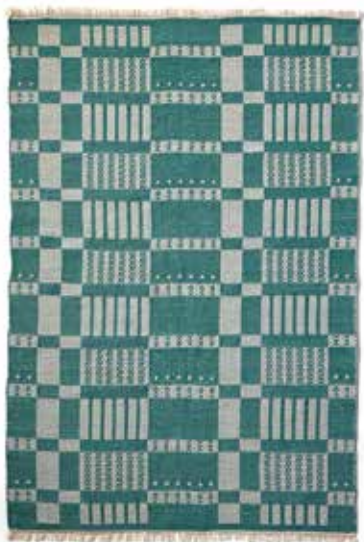

Lightly
Indoor/ Outdoor

Blue

● LIGHTLY

MATERIAL / MATERIAL 100% Polipropileno / 100% Polypropylene

ALTURA / HEIGHT 5 mm

TÉCNICA / TECHNIQUE Tejido a mano / Hand Woven

MEDIDAS / DIMENSIONS 170 x 240 · 200 x 300

Dusty Rose

Charcoal

Ocean Green

Green

Blue