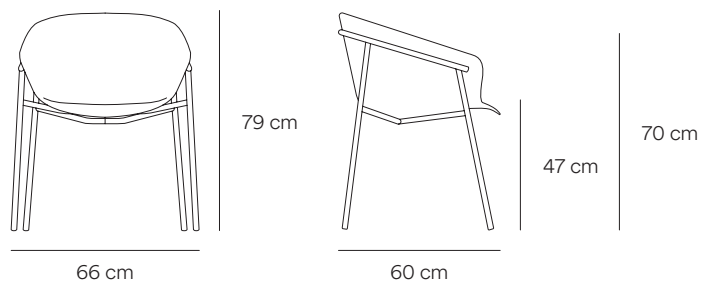

Chair

Finishes

Fabric upholstered chair
Metal legs

Tela

*100% polyester

Metal

References

Chair

Light gray: 15084_TE

Dark gray: 15085_TE

Dark blue: 15083_TE