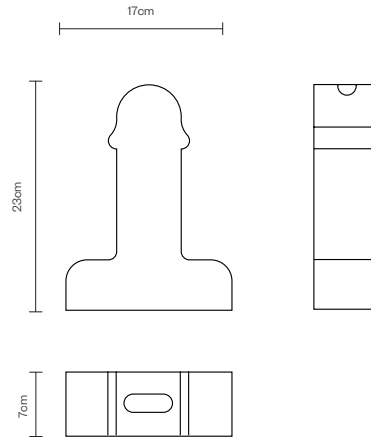

SHIVA FLOWER VASE BLUE EDITION

ETTORE SOTTASAS JR.
1973

bd

COMPONENTS, MATERIALS & FINISHES

Blue (Pantone 2915C) glazed ceramic.

DIMENSIONS AND WEIGHTS

Vase: 17 x 23 x 7cm / 1.1Kg

7" x 9" x 3" / 2.4 lbs

PACKAGING

The vase is delivered wrapped in cellaire and inside a cardboard box.

CLEANING AND MAINTENANCE

Clean with a damp cloth or a mild soap, recommended to use a green baize.

Do not use cleaning products with alcohols and solvents or their derivatives.

BD BARCELONA

RAMÓN TURRÓ 126, 08005 BARCELONA (SPAIN)

(+34) 934 686 909

BD@BDBARCELONA.COM

BDBARCELONA.COM

TECHNICAL DEPARTMENT

CARRETERA CAPELLADES KM 22,750

NARCÍS MONTURIOL, 7 (POL. SESROVIRES)

SANT ESTEVE DE SESROVIRES 08635 BARCELONA (SPAIN)

(+ 34) 937 713 051