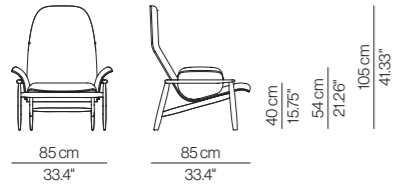

TEVA

EN Frame made of reinforced beech wood and curved plywood board. Upholstery in CFC-free polyurethane foam, covered by high-quality cotton. Non-removable upholstery. Available in two different backrest heights and non-upholstered version.

ES Estructura de madera de haya reforzada y tablero contrachapado curvado. Tapizado realizado en espuma de poliuretano libre de CFC recubiertas por boata de alta calidad. Tapizado fijo. Disponible en dos alturas de respaldo diferentes y versión sin tapizado.

Armchair High Backrest Upholstered