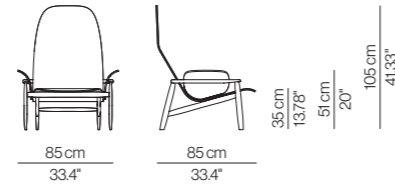

Armchair High Backrest