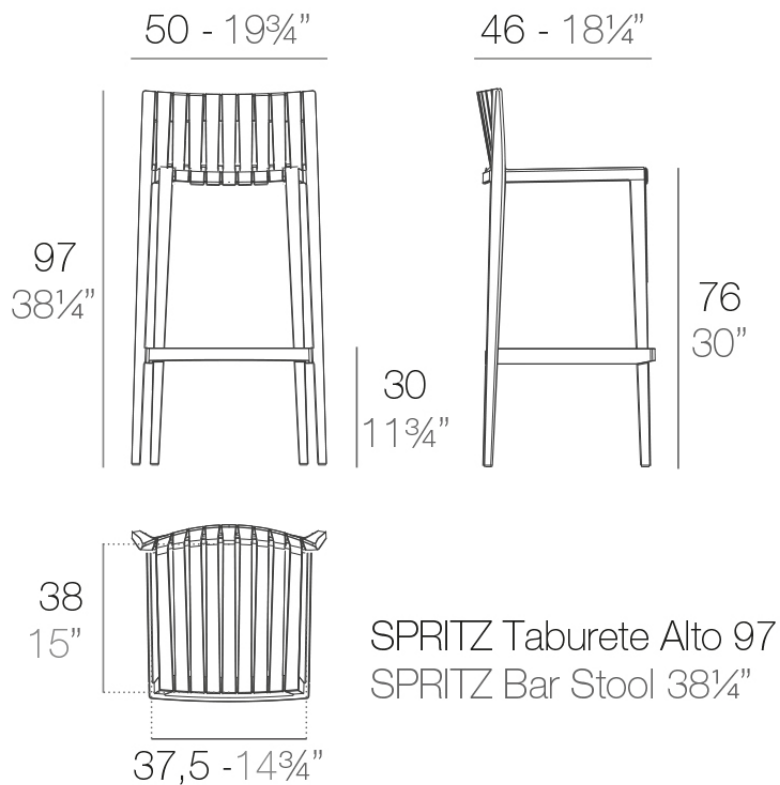

Spritz bar stool 50x46x97

by Archirivolto Design

Spritz, designed by Archirivolto Design, captures the essence of summer evenings with a line of outdoor furniture that combines simplicity and functionality. Inspired by white beach fences and their delicate geometries, each piece brings a touch of freshness and elegance to an outdoor space.

Info

Description

Made of injected polypropylene with fiber glass. Stackable. Available in several colors. Item suitable for indoor and outdoor use.

Weight: 5.51 Kg

Accessories

- **Fabric**

Fabric

Finishes

finishes

BASIC PP
Ref. 56019

mostaza

white

black

bronze

ecru

Available in various colors