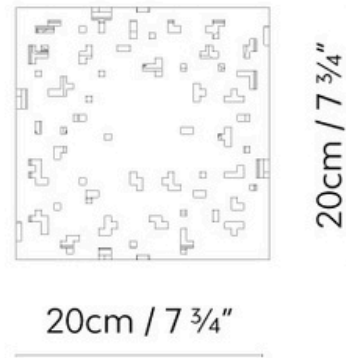

AMS 40

By David Abad

Outdoor Lighting

Floor lamps

Description

Range of outdoor lamps with geometric forms, available in three sizes. Made from corten steel or 316L stainless steel.

Technical Description		Packaging	
Degree of Protection	 IP54	Regulation	
Class	 I	Light type	E27
Regulable	--	Light source included	No
Certifications		Energy classification	D
		Net Weight per item	2 Kg
		Box Sizes	50 x 50 x 59 cm - 0.015 m3
		Gross Weight	--

Description

Range of outdoor lamps with geometric forms, available in three sizes. Made from corten steel or 316L stainless steel.

Technical Description		Packaging	
Degree of Protection	 IP54	Regulation	
Class	 I	Light type	E27
Regulable	--	Light source included	No
Certifications		Energy classification	D
		Net Weight per item	2 Kg
		Box Sizes	24 x 24 x 26 cm - 0.015 m3
		Gross Weight	--

AMS 12

By
David Abad

Outdoor
Lighting

Floor lamps

Description

Range of outdoor lamps with geometric forms, available in three sizes. Made from corten steel or 316L stainless steel.

Technical Description		Packaging	
Degree of Protection	 IP54	Regulation	
Class	 II	Light type	G9
Regulable	--	Light source included	No
Certifications		Energy classification	E
		Net Weight per item	2 Kg
		Box Sizes	15 x 15x 15 cm - 0.001 m ³
		Gross Weight	--

12cm / 4 3/4"

13cm / 5"

12cm / 4 3/4"

12cm / 4 3/4"