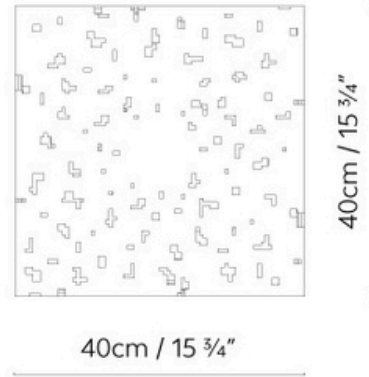

DOWNLOADS

↓ AMS_Assembly.pdf

↓ AMS_3D.zip

↓ AMS_2D.pdf