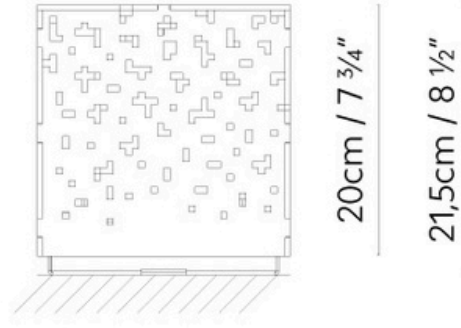

AMS 40

By David Abad

Outdoor Lighting

Floor lamps

Description

Range of outdoor lamps with geometric forms, available in three sizes. Made from corten steel or 316L stainless steel.

Technical Description		Packaging	
Degree of Protection	 IP54	Regulation	
Class	 I	Light type	E27
Regulable	--	Light source included	No
Certifications		Energy classification	D
		Net Weight per item	2 Kg
		Box Sizes	50 x 50 x 59 cm - 0.015 m3
		Gross Weight	--

Description

Range of outdoor lamps with geometric forms, available in three sizes. Made from corten steel or 316L stainless steel.

Technical Description		Packaging	
Degree of Protection	 IP54	Regulation	
Class	 I	Light type	E27
Regulable	--	Light source included	No
Certifications		Energy classification	D
		Net Weight per item	2 Kg
		Box Sizes	24 x 24 x 26 cm - 0.015 m3
		Gross Weight	--

AMS 12

By
David Abad

Outdoor
Lighting

Floor lamps

Description

Range of outdoor lamps with geometric forms, available in three sizes. Made from corten steel or 316L stainless steel.

Technical Description		Packaging	
Degree of Protection	 IP54	Regulation	
Class	 II	Light type	G9
Regulable	--	Light source included	No
Certifications		Energy classification	E
		Net Weight per item	2 Kg
		Box Sizes	15 x 15x 15 cm - 0.001 m ³
		Gross Weight	--