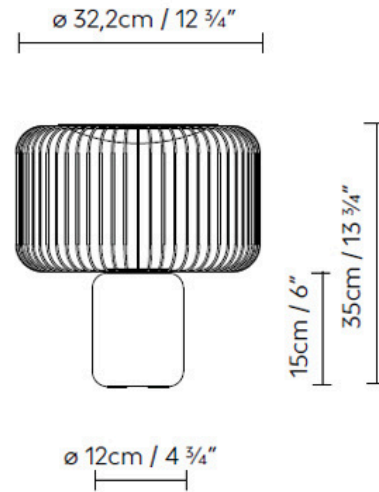

DOWNLOADS

↓ Keshi_T_Assembly.pdf

↓ Keshi_T_3D.zip

↓ Keshi_T_2D.pdf