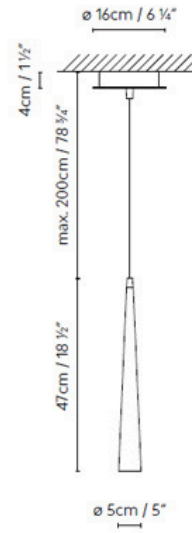

DOWNLOADS

↓ Micro_Assembly.pdf

↓ Micro_S_3D.zip

↓ Micro_2D.pdf