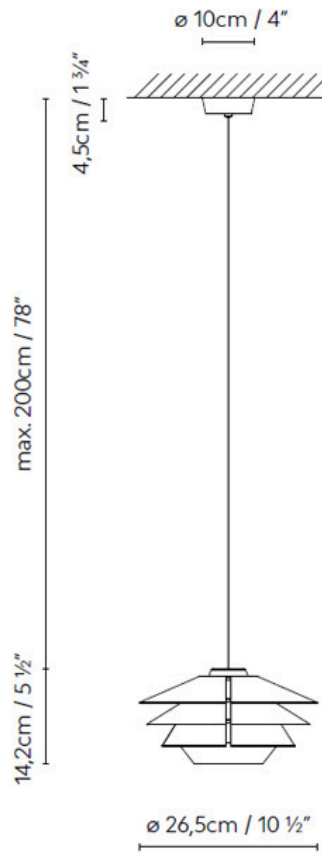

DOWNLOADS

↓ Overlay_S_Assembly.pdf

↓ Overlay_S_3D.zip

↓ Overlay_S_Photometry.zip

↓ Overlay_S_2D.pdf