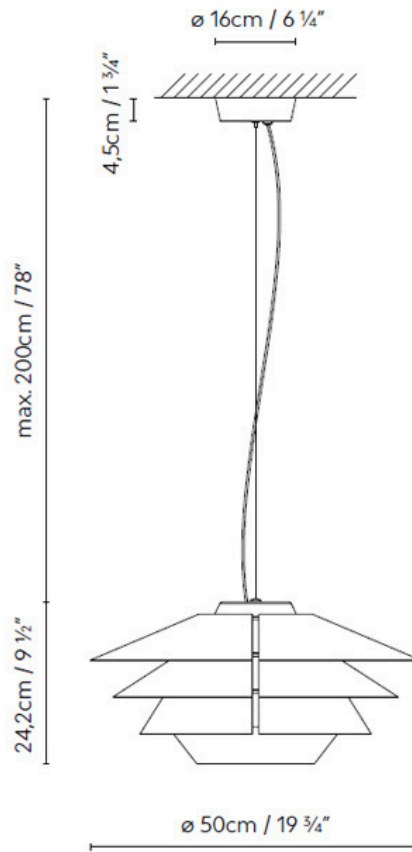

DOWNLOADS

↓ Overlay_S_Assembly.pdf

↓ Overlay_S_3D.zip

↓ Overlay_S_Photometry.zip

↓ Overlay_S_2D.pdf