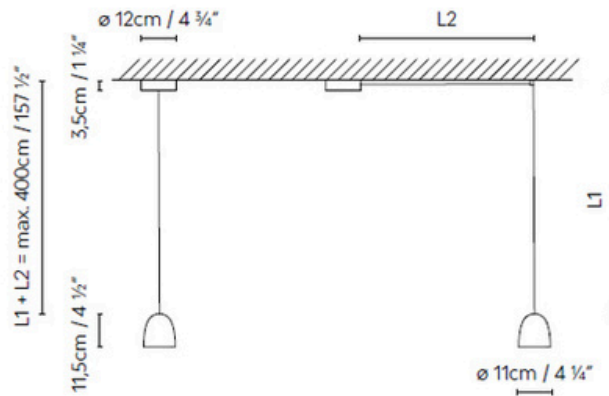

# Speers S 1

By  
David Abad

Decorative  
Lighting

Suspension  
lamps

Technical Description			Packaging		
Degree of Protection		Regulation	PHASE CUT	Net Weight per Item	2.00 Kg
Class		Light type	LED	Box Sizes	22 x 22 x 25 cm - 0.012 m3
Class		Light source included	Yes	Gross Weight	--
Adjustable		Energy classification	G		
Casambi					
Certifications					

# Speers SR 1

By  
David Abad

Decorative  
Lighting

Suspension  
lamps

Technical Description			Packaging		
Degree of Protection		Regulation	ON-OFF	Net Weight per Item	2.00 Kg
Class		Light type	LED	Box Sizes	16 x 16 x 23,5 cm - 6 m3
Class		Light source included	Yes	Gross Weight	--
		Energy classification	G		
Casambi					
Certifications					