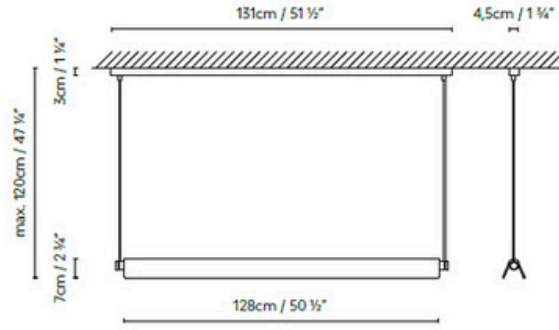

DOWNLOADS

↓ Roof_S_Assembly.pdf

↓ Roof_S_3D.zip

↓ Roof_S_Photometry.zip

↓ Roof_S_2D.pdf